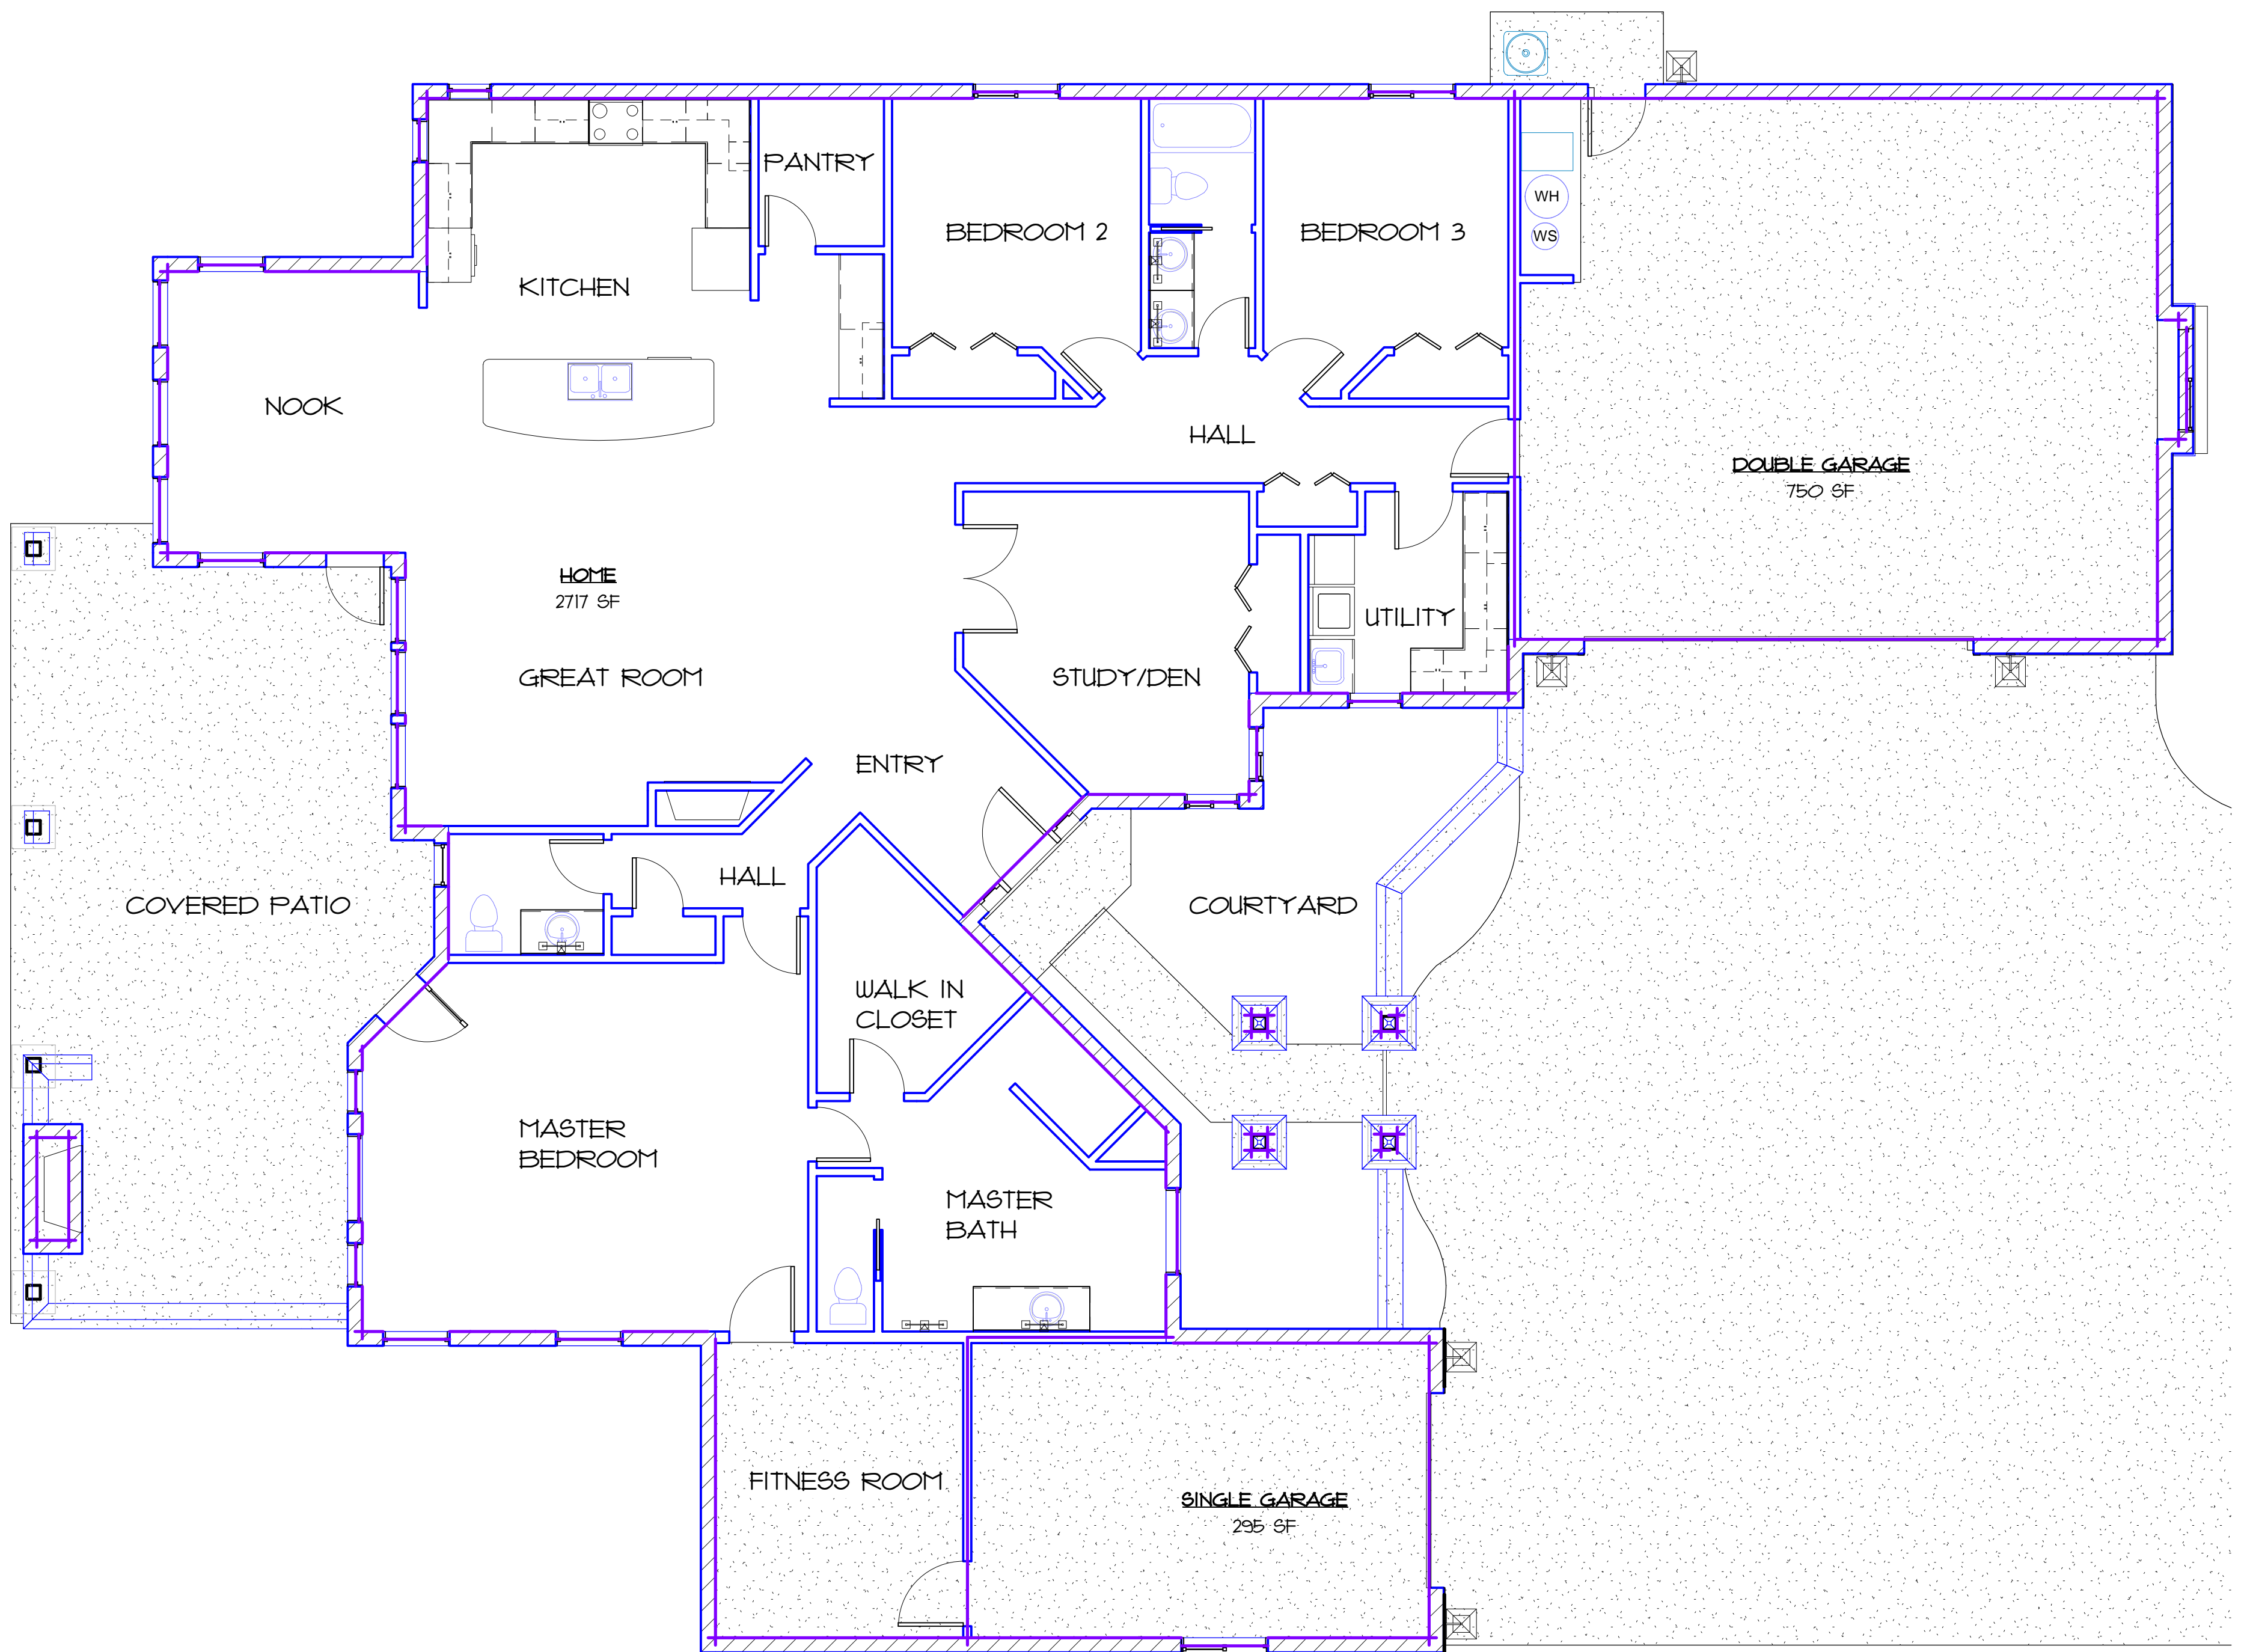

SIENNA - SPLIT GARAGE

HOME 2717 SQ FT
 DOUBLE GARAGE 750 SQ FT
 SINGLE GARAGE 295 SQ FT

WIDTH 72'
 DEPTH 99'

AMYX Signature HOMES

Boise, Idaho 208-939-5665

Dreams By Design LLC 208-371-9037