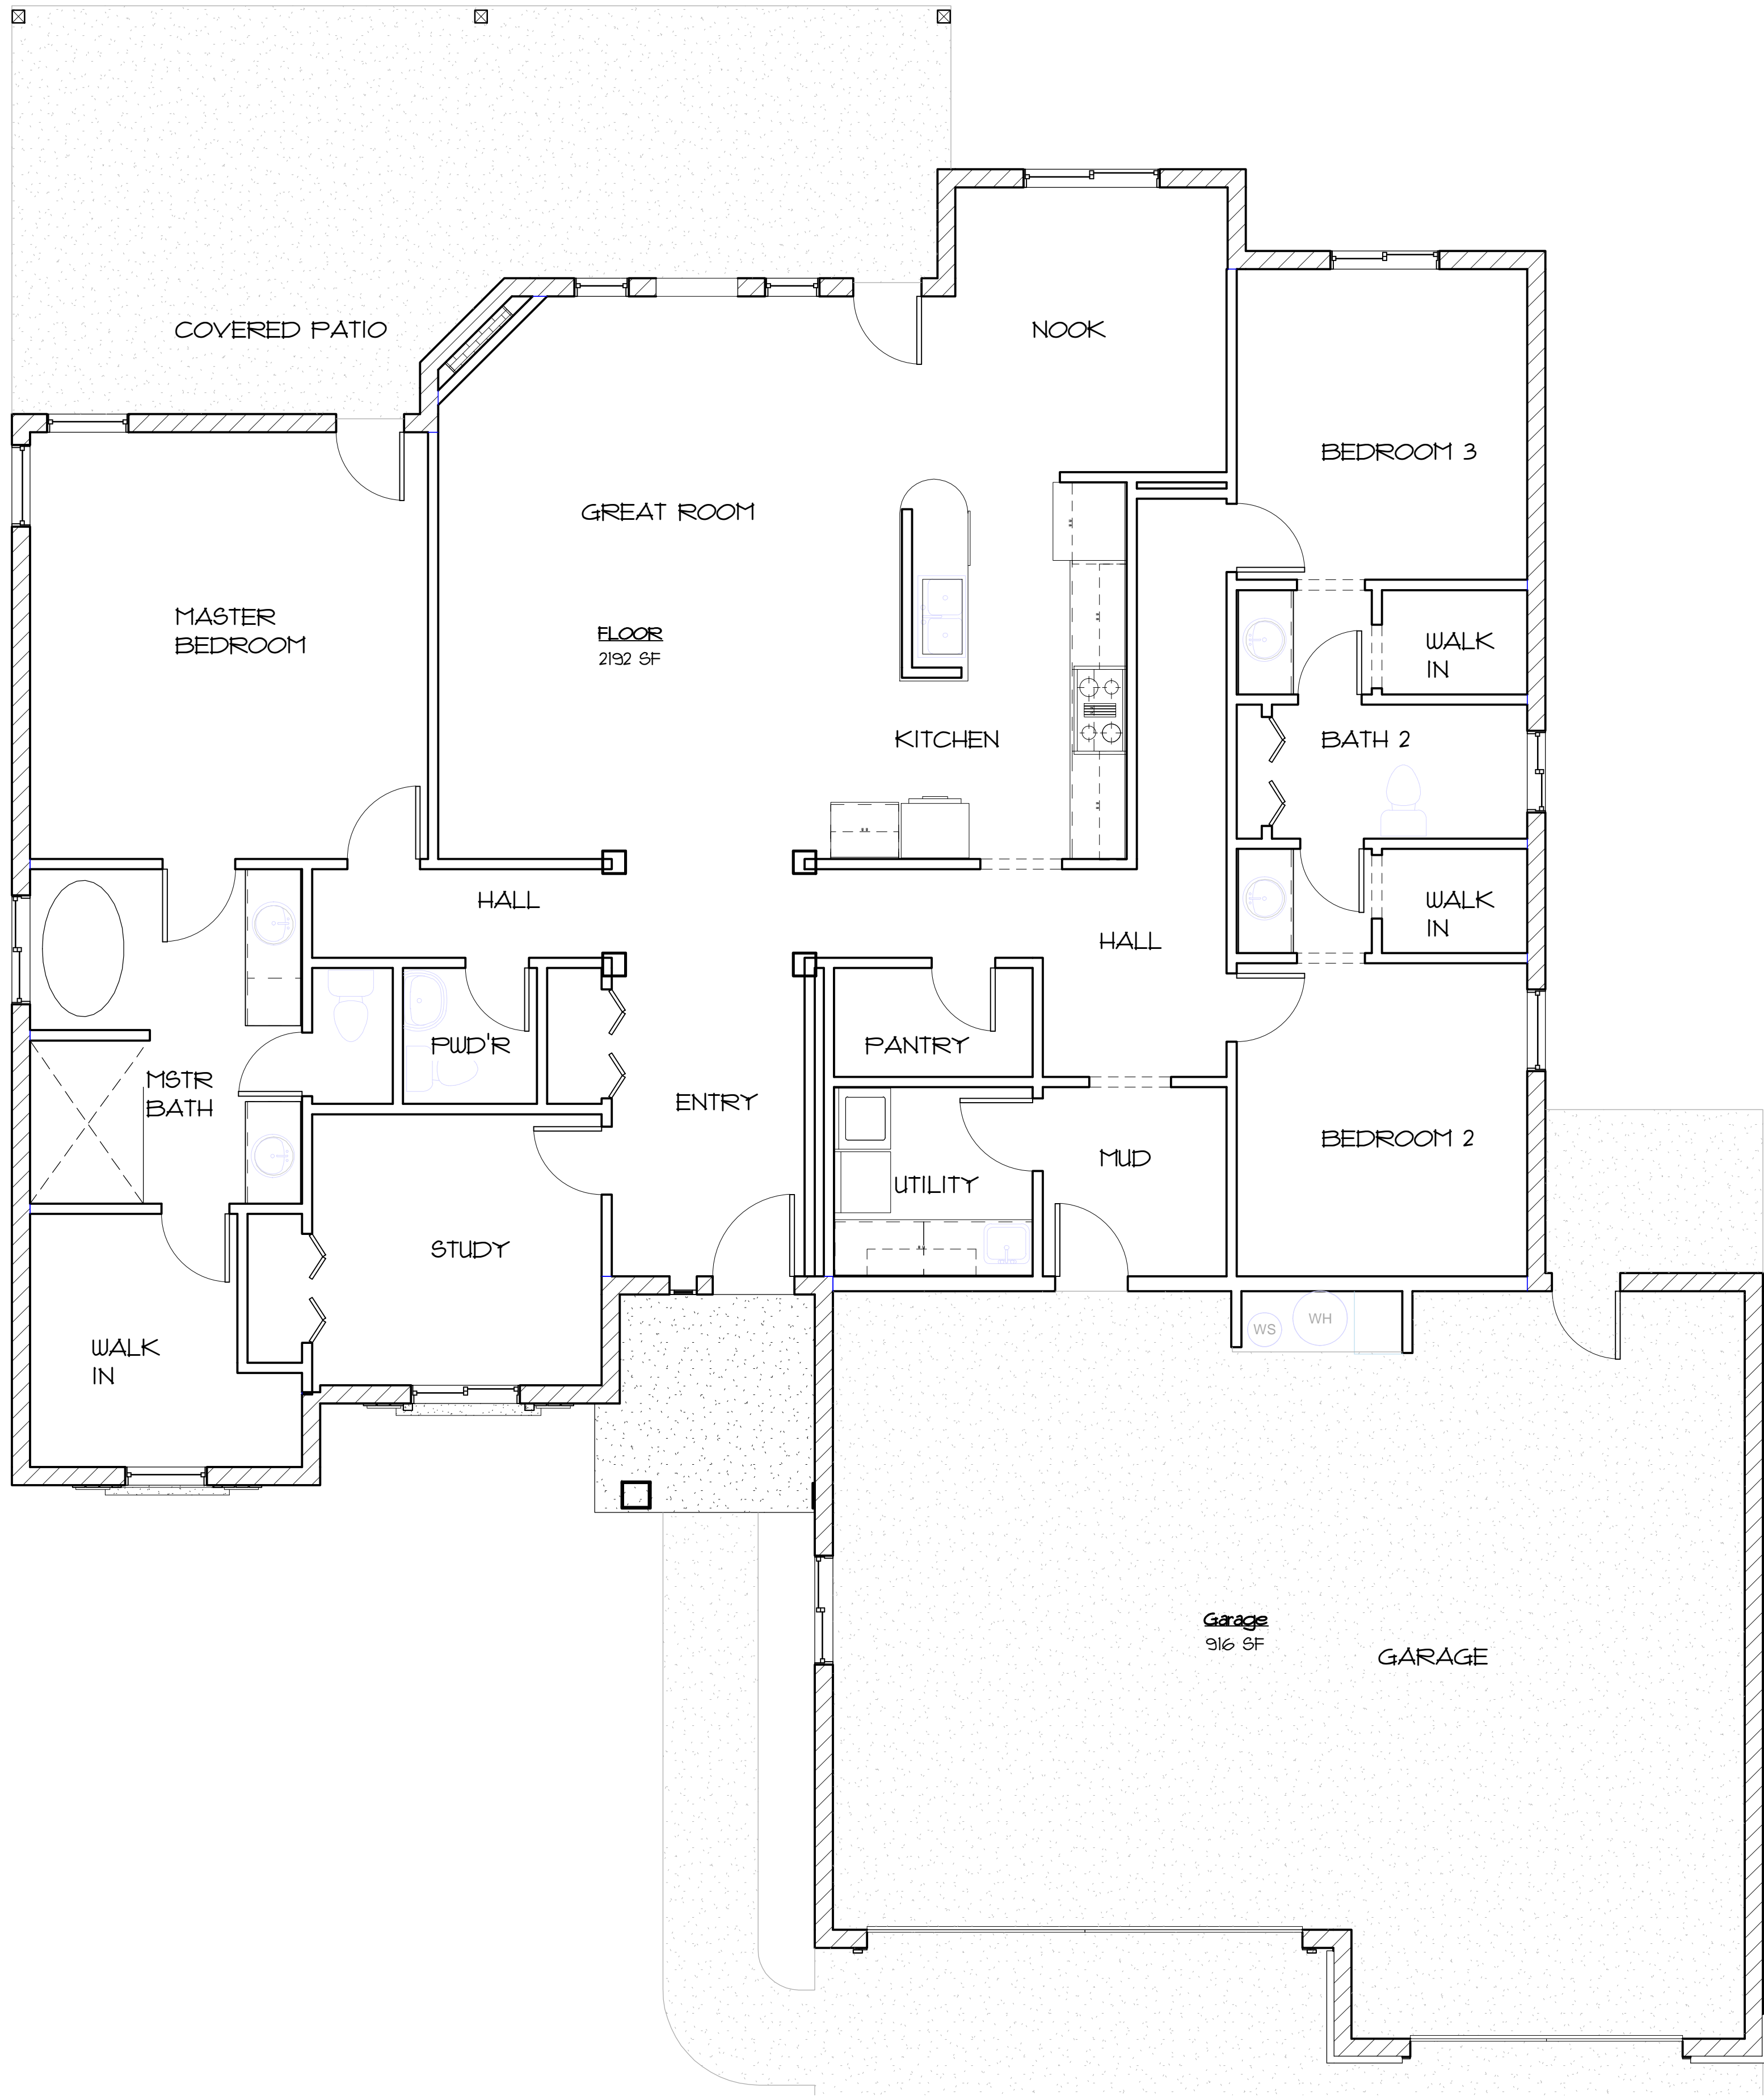

SICILY -RV

1ST FLOOR 2192 SQ FT
GARAGE 916 SQ FT

=====

WIDTH 64' -0"
DEPTH 74' -9 1/4"

AMYX *Signature* **HOMES**

Boise, Idaho 208-939-5665

Dreams By Design LLC 208-371-9037

SICILY -RV

1ST FLOOR 2192 SQ FT
GARAGE 916 SQ FT

WIDTH 64' -0"
DEPTH 74' -9 1/4"

AMYX Signature HOMES

Boise, Idaho 208-939-5665