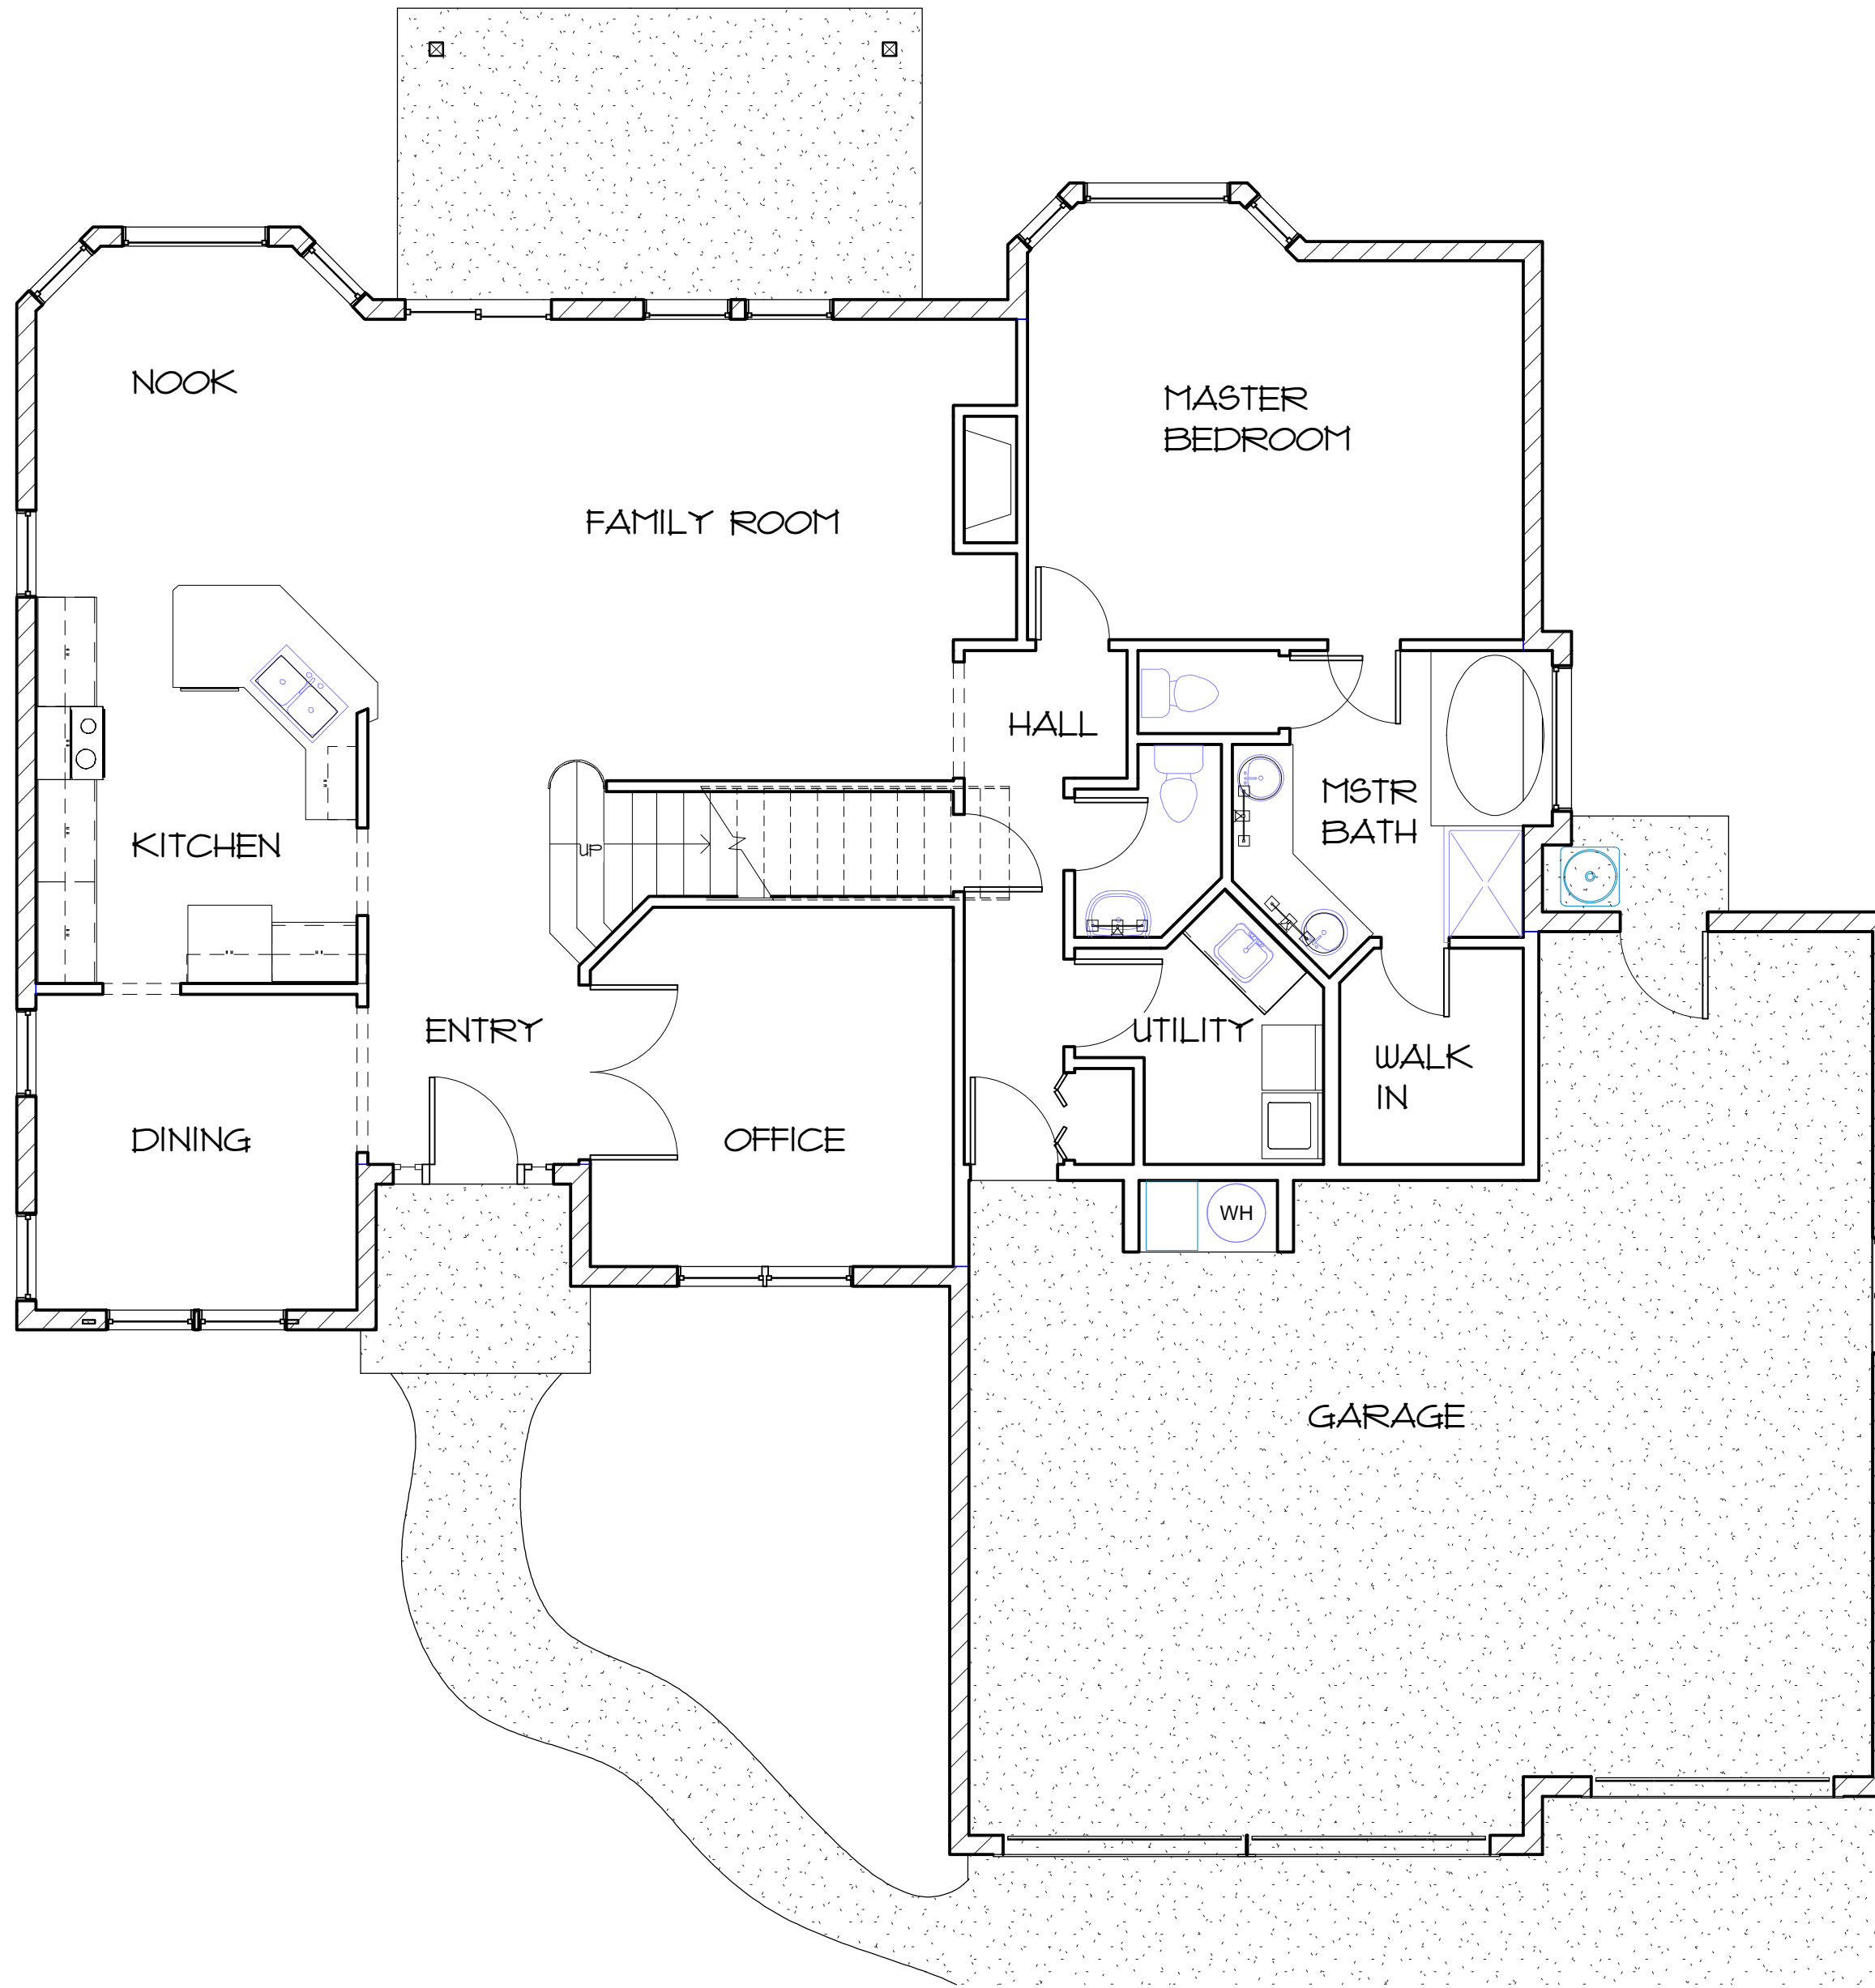

## REDWICK

1ST FLOOR 1677 SQ FT  
2ND FLOOR 1187 SQ FT  
GARAGE 780 SQ FT

WIDTH 64'  
DEPTH 57'

**AMYX** Signature HOMES

Boise, Idaho 208-939-5665

Dreams By Design LLC 208-371-9037

4/8/2015 12:15:24 PM

# REDWICK

1ST FLOOR 1677 SQ FT  
 2ND FLOOR 1187 SQ FT  
 GARAGE 780 SQ FT

WIDTH 64'  
 DEPTH 57'

**AMYX** Signature HOMES  
 Boise, Idaho 208-939-5665