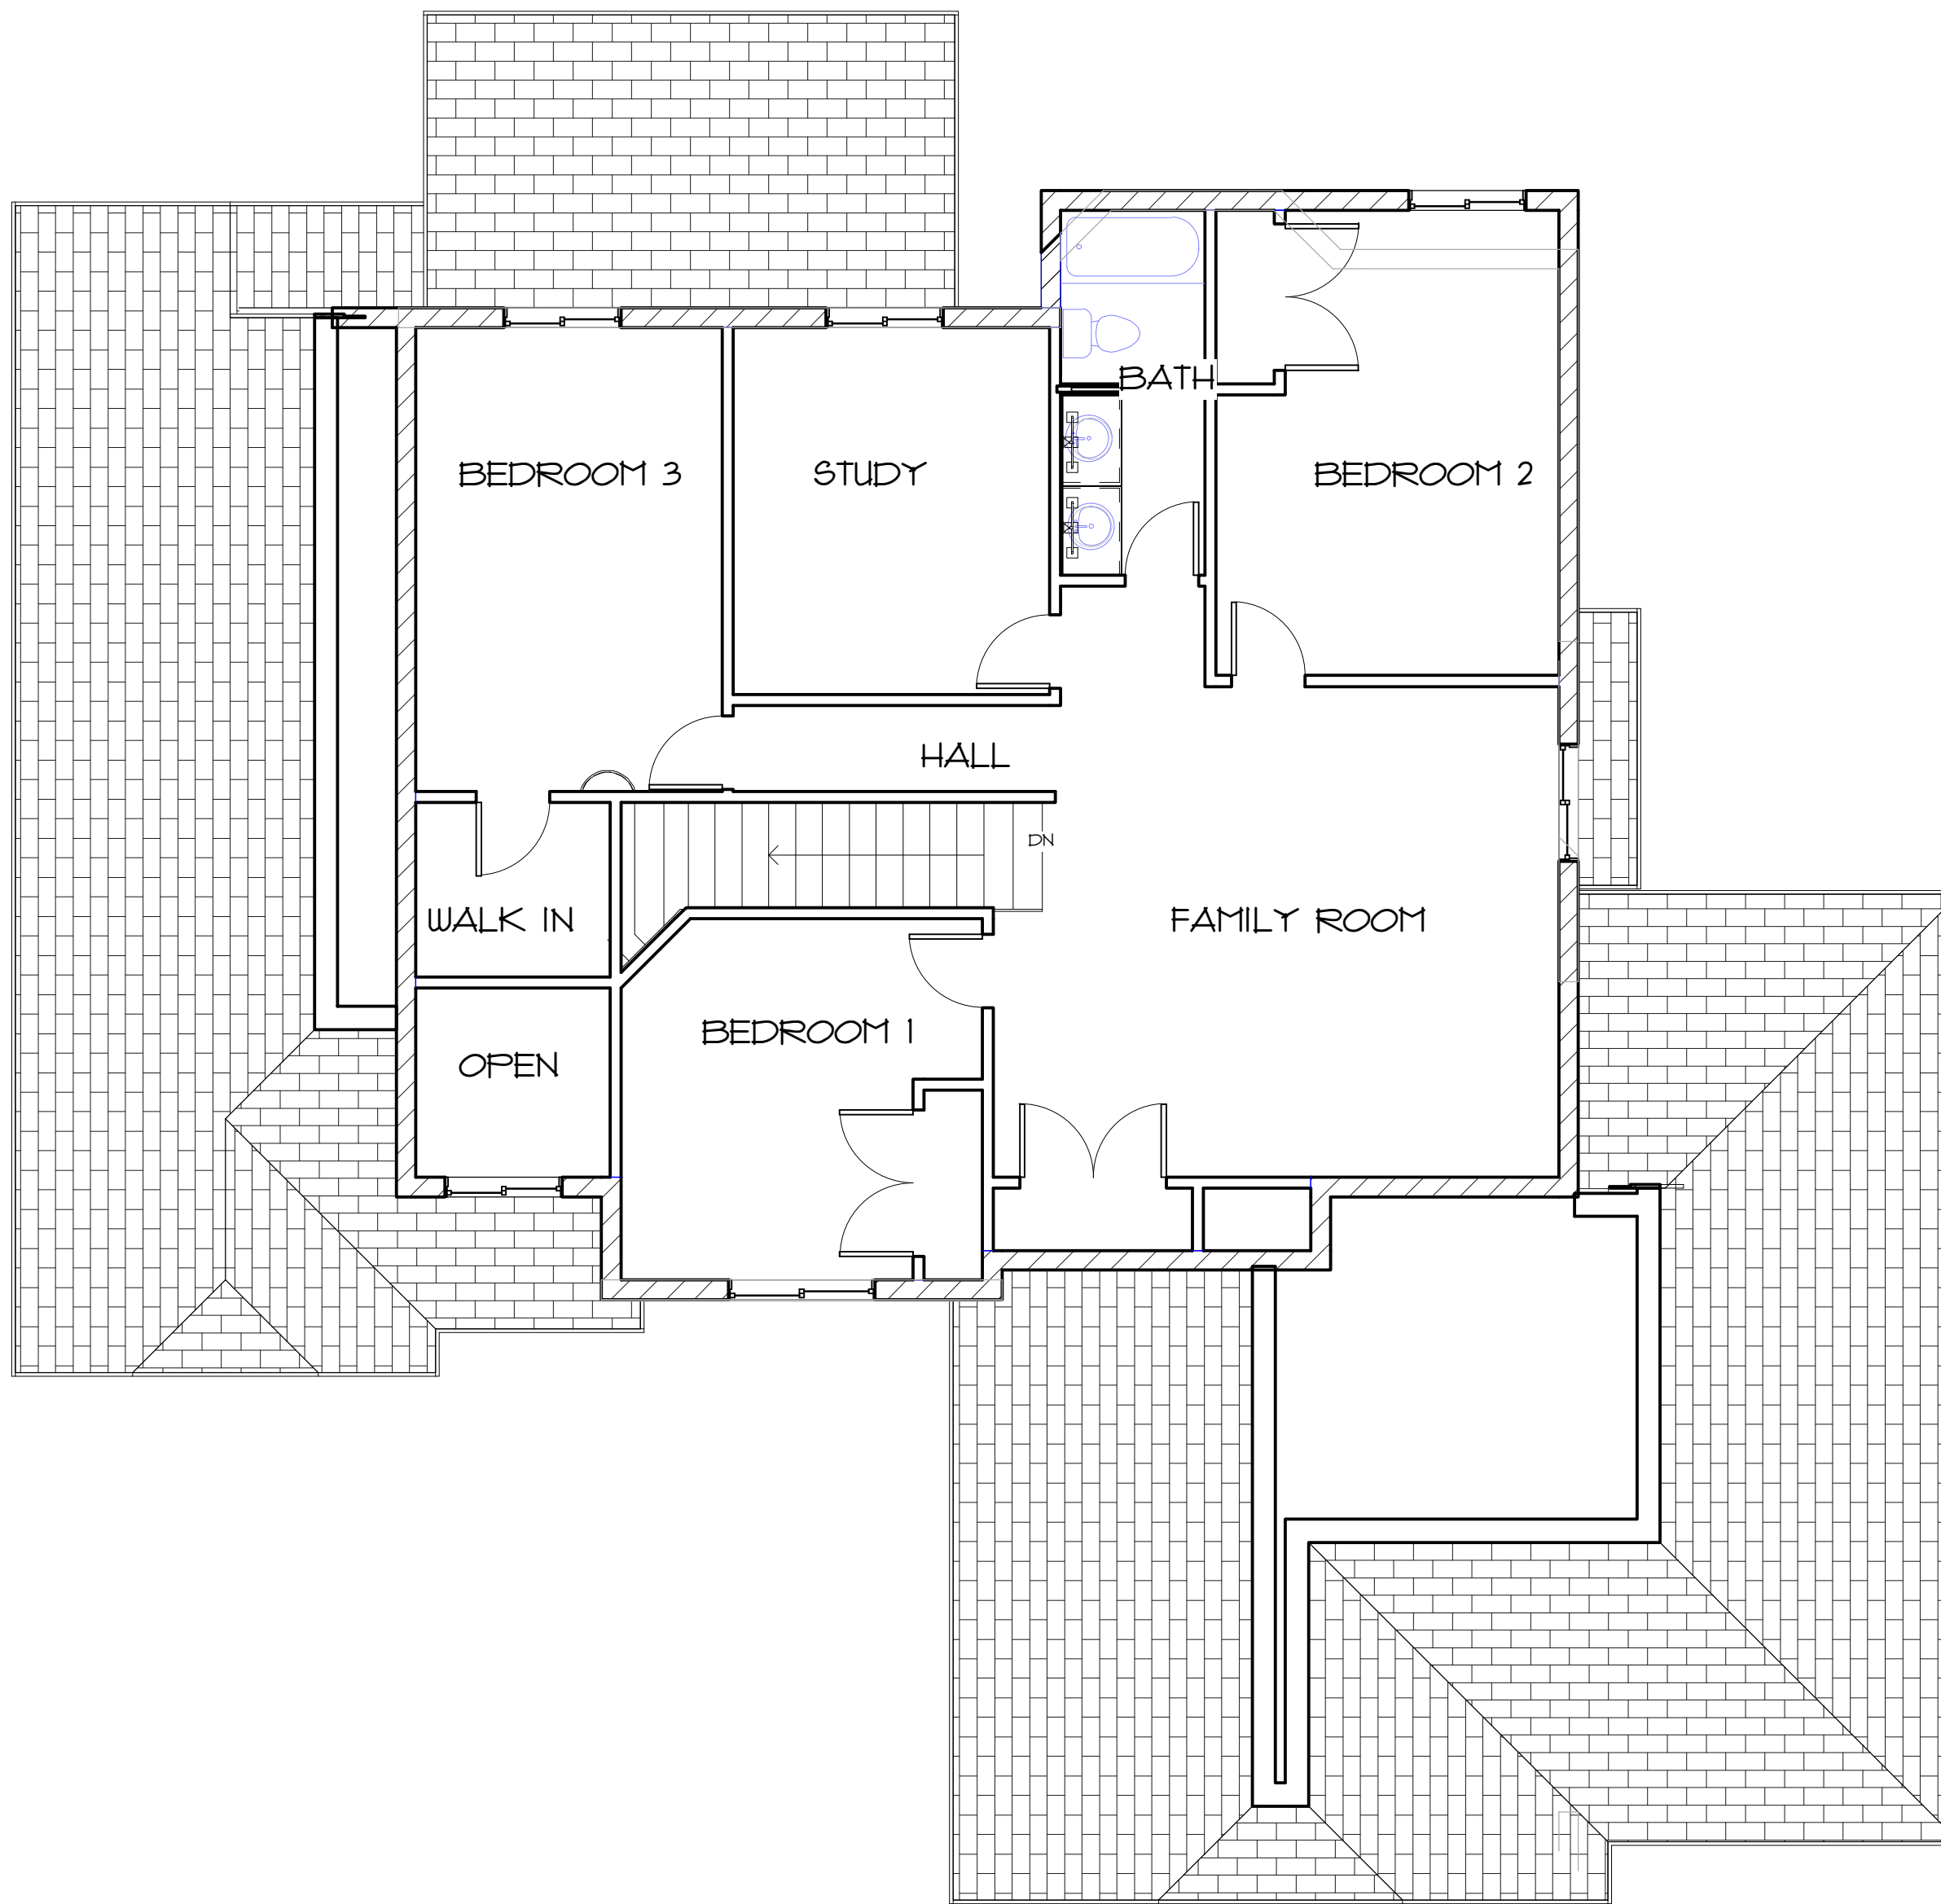

## REDWICK

1ST FLOOR 1677 SQ FT  
2ND FLOOR 1187 SQ FT  
GARAGE 780 SQ FT

WIDTH 64'  
DEPTH 57'

**AMYX** Signature HOMES

Boise, Idaho 208-939-5665

Dreams By Design LLC 208-371-9037

4/8/2015 12:15:24 PM

# REDWICK

1ST FLOOR 1677 SQ FT  
 2ND FLOOR 1187 SQ FT  
 GARAGE 780 SQ FT

WIDTH 64'  
 DEPTH 57'

**AMYX** Signature HOMES  
 Boise, Idaho 208-939-5665