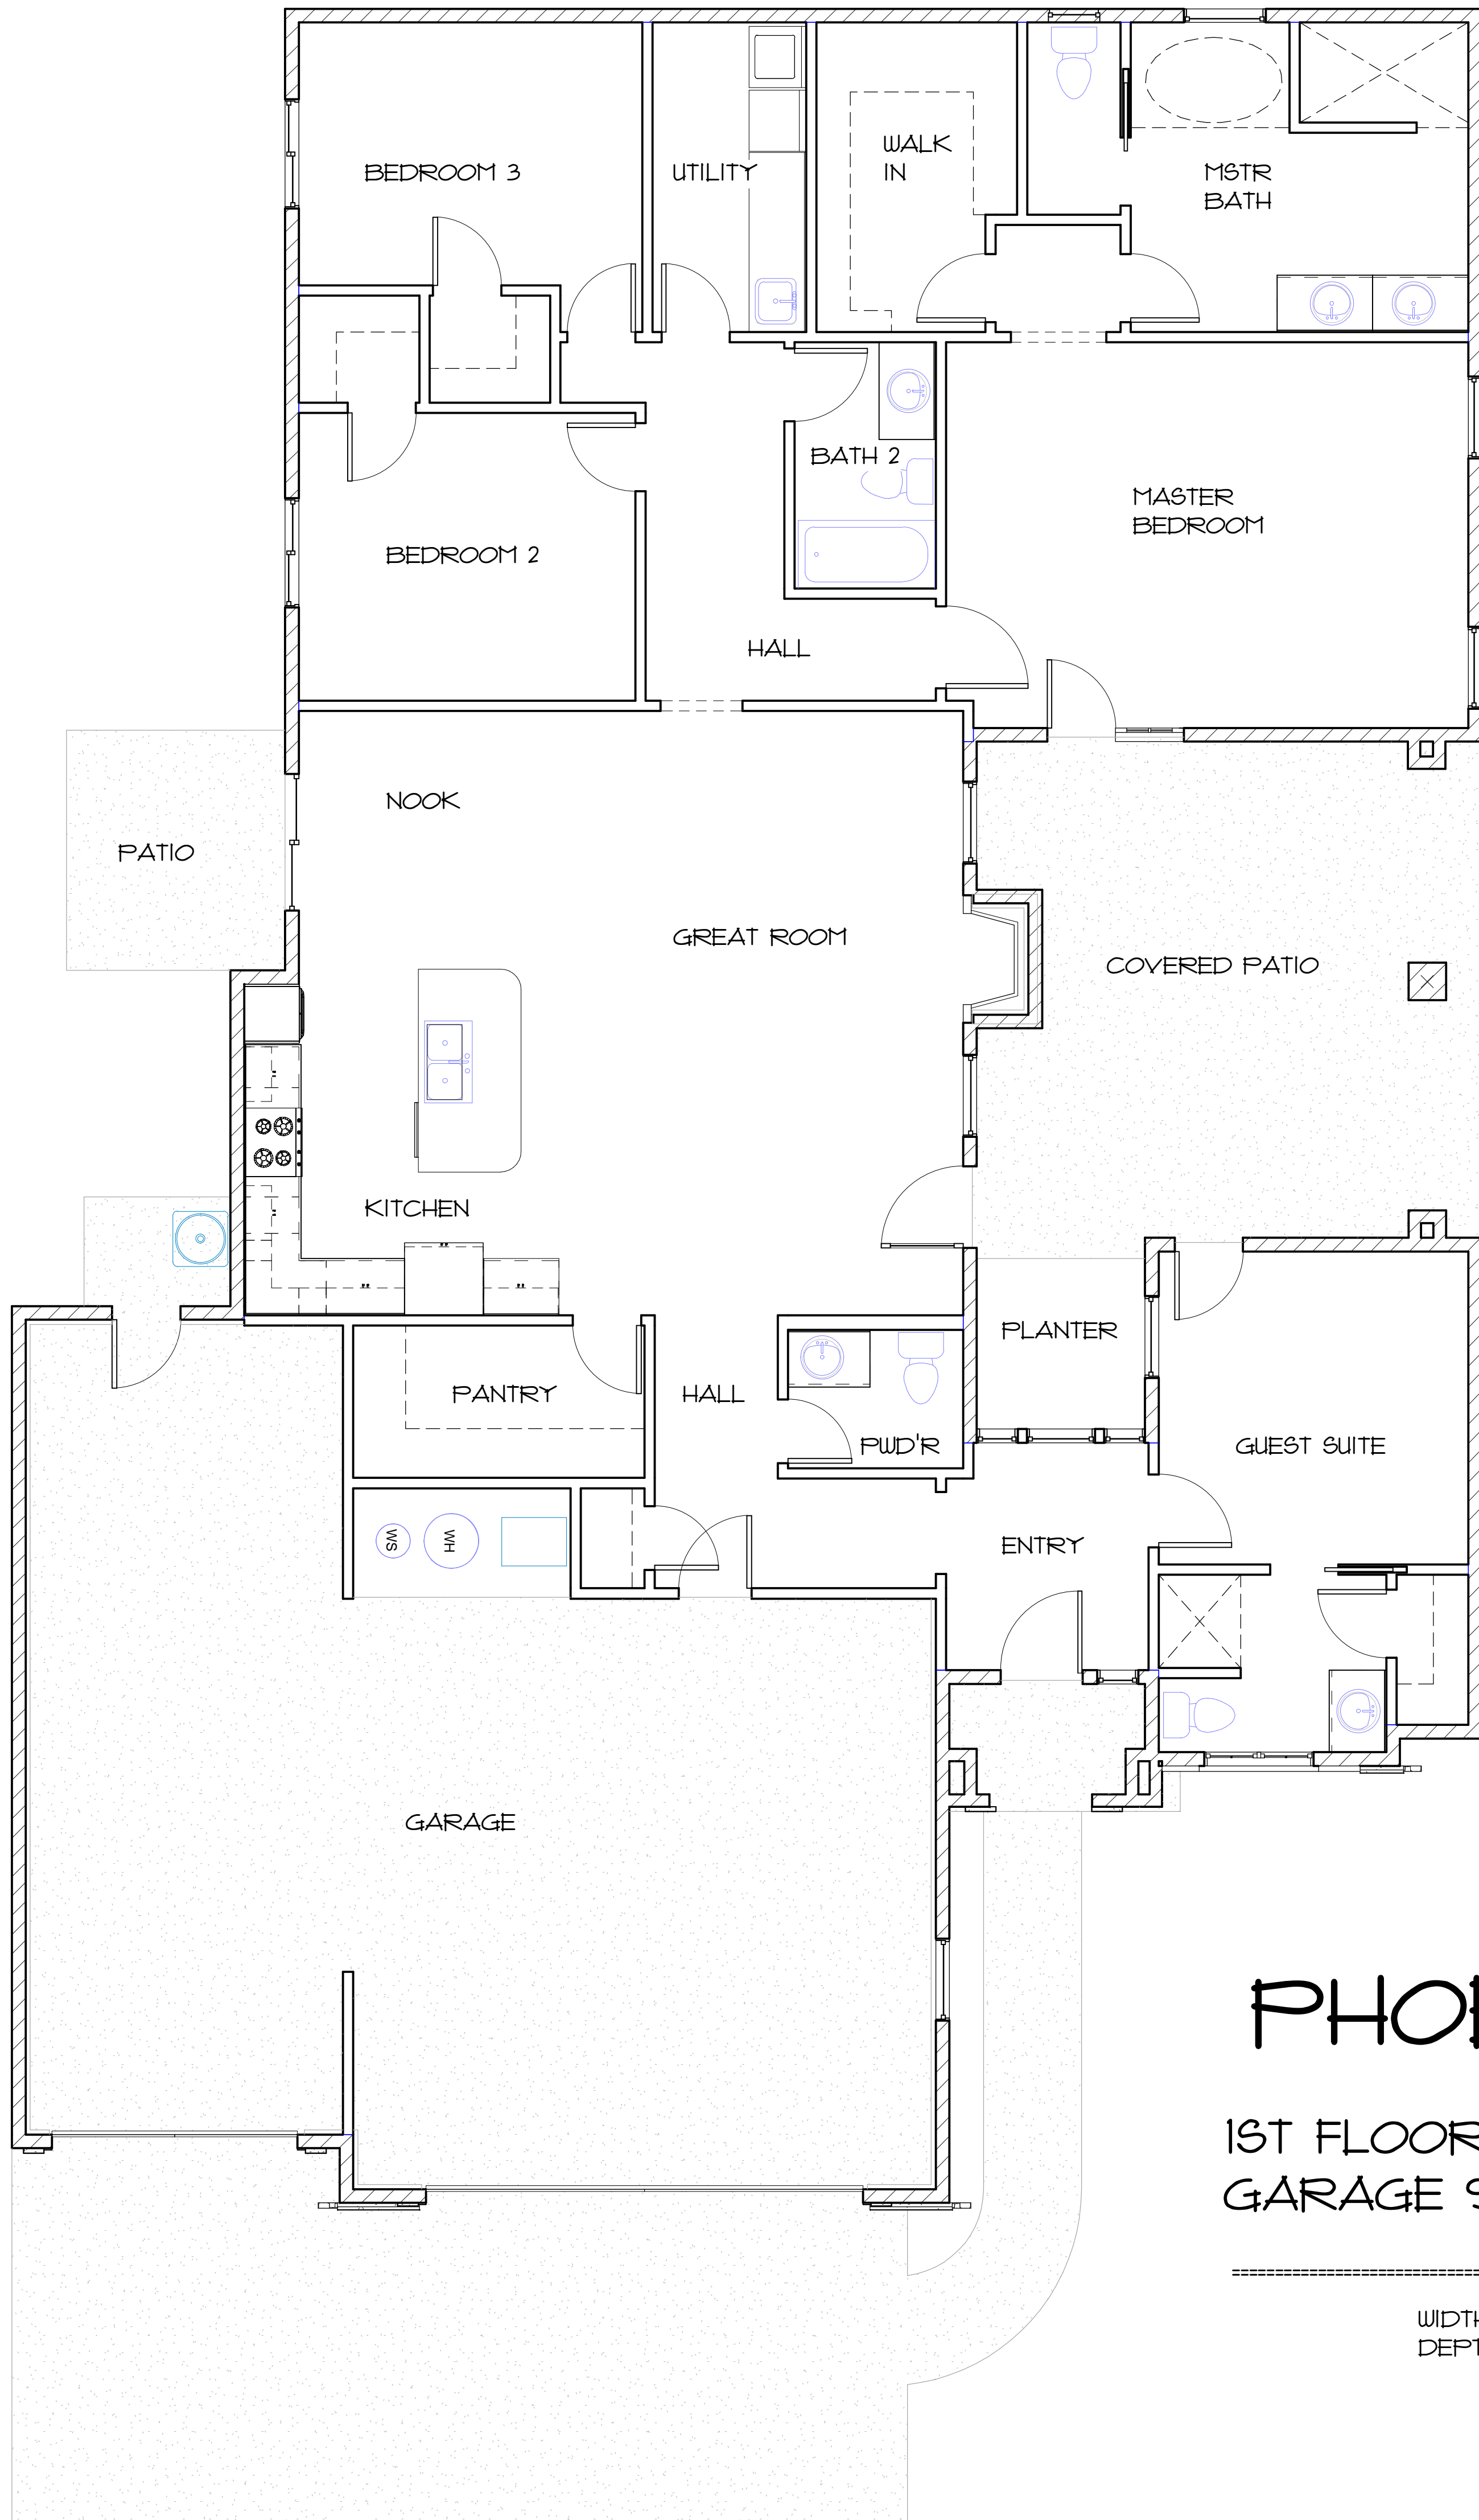

PHOENIX

1ST FLOOR 2232 SQ FT
GARAGE 902 SQ FT

WIDTH 53' -6"
DEPTH 80'

AMYX Signature HOMES

Boise, Idaho 208-939-5665

Dreams By Design LLC 208-371-9037

5/12/2015 10:02:59 AM

AMYX Signature HOMES