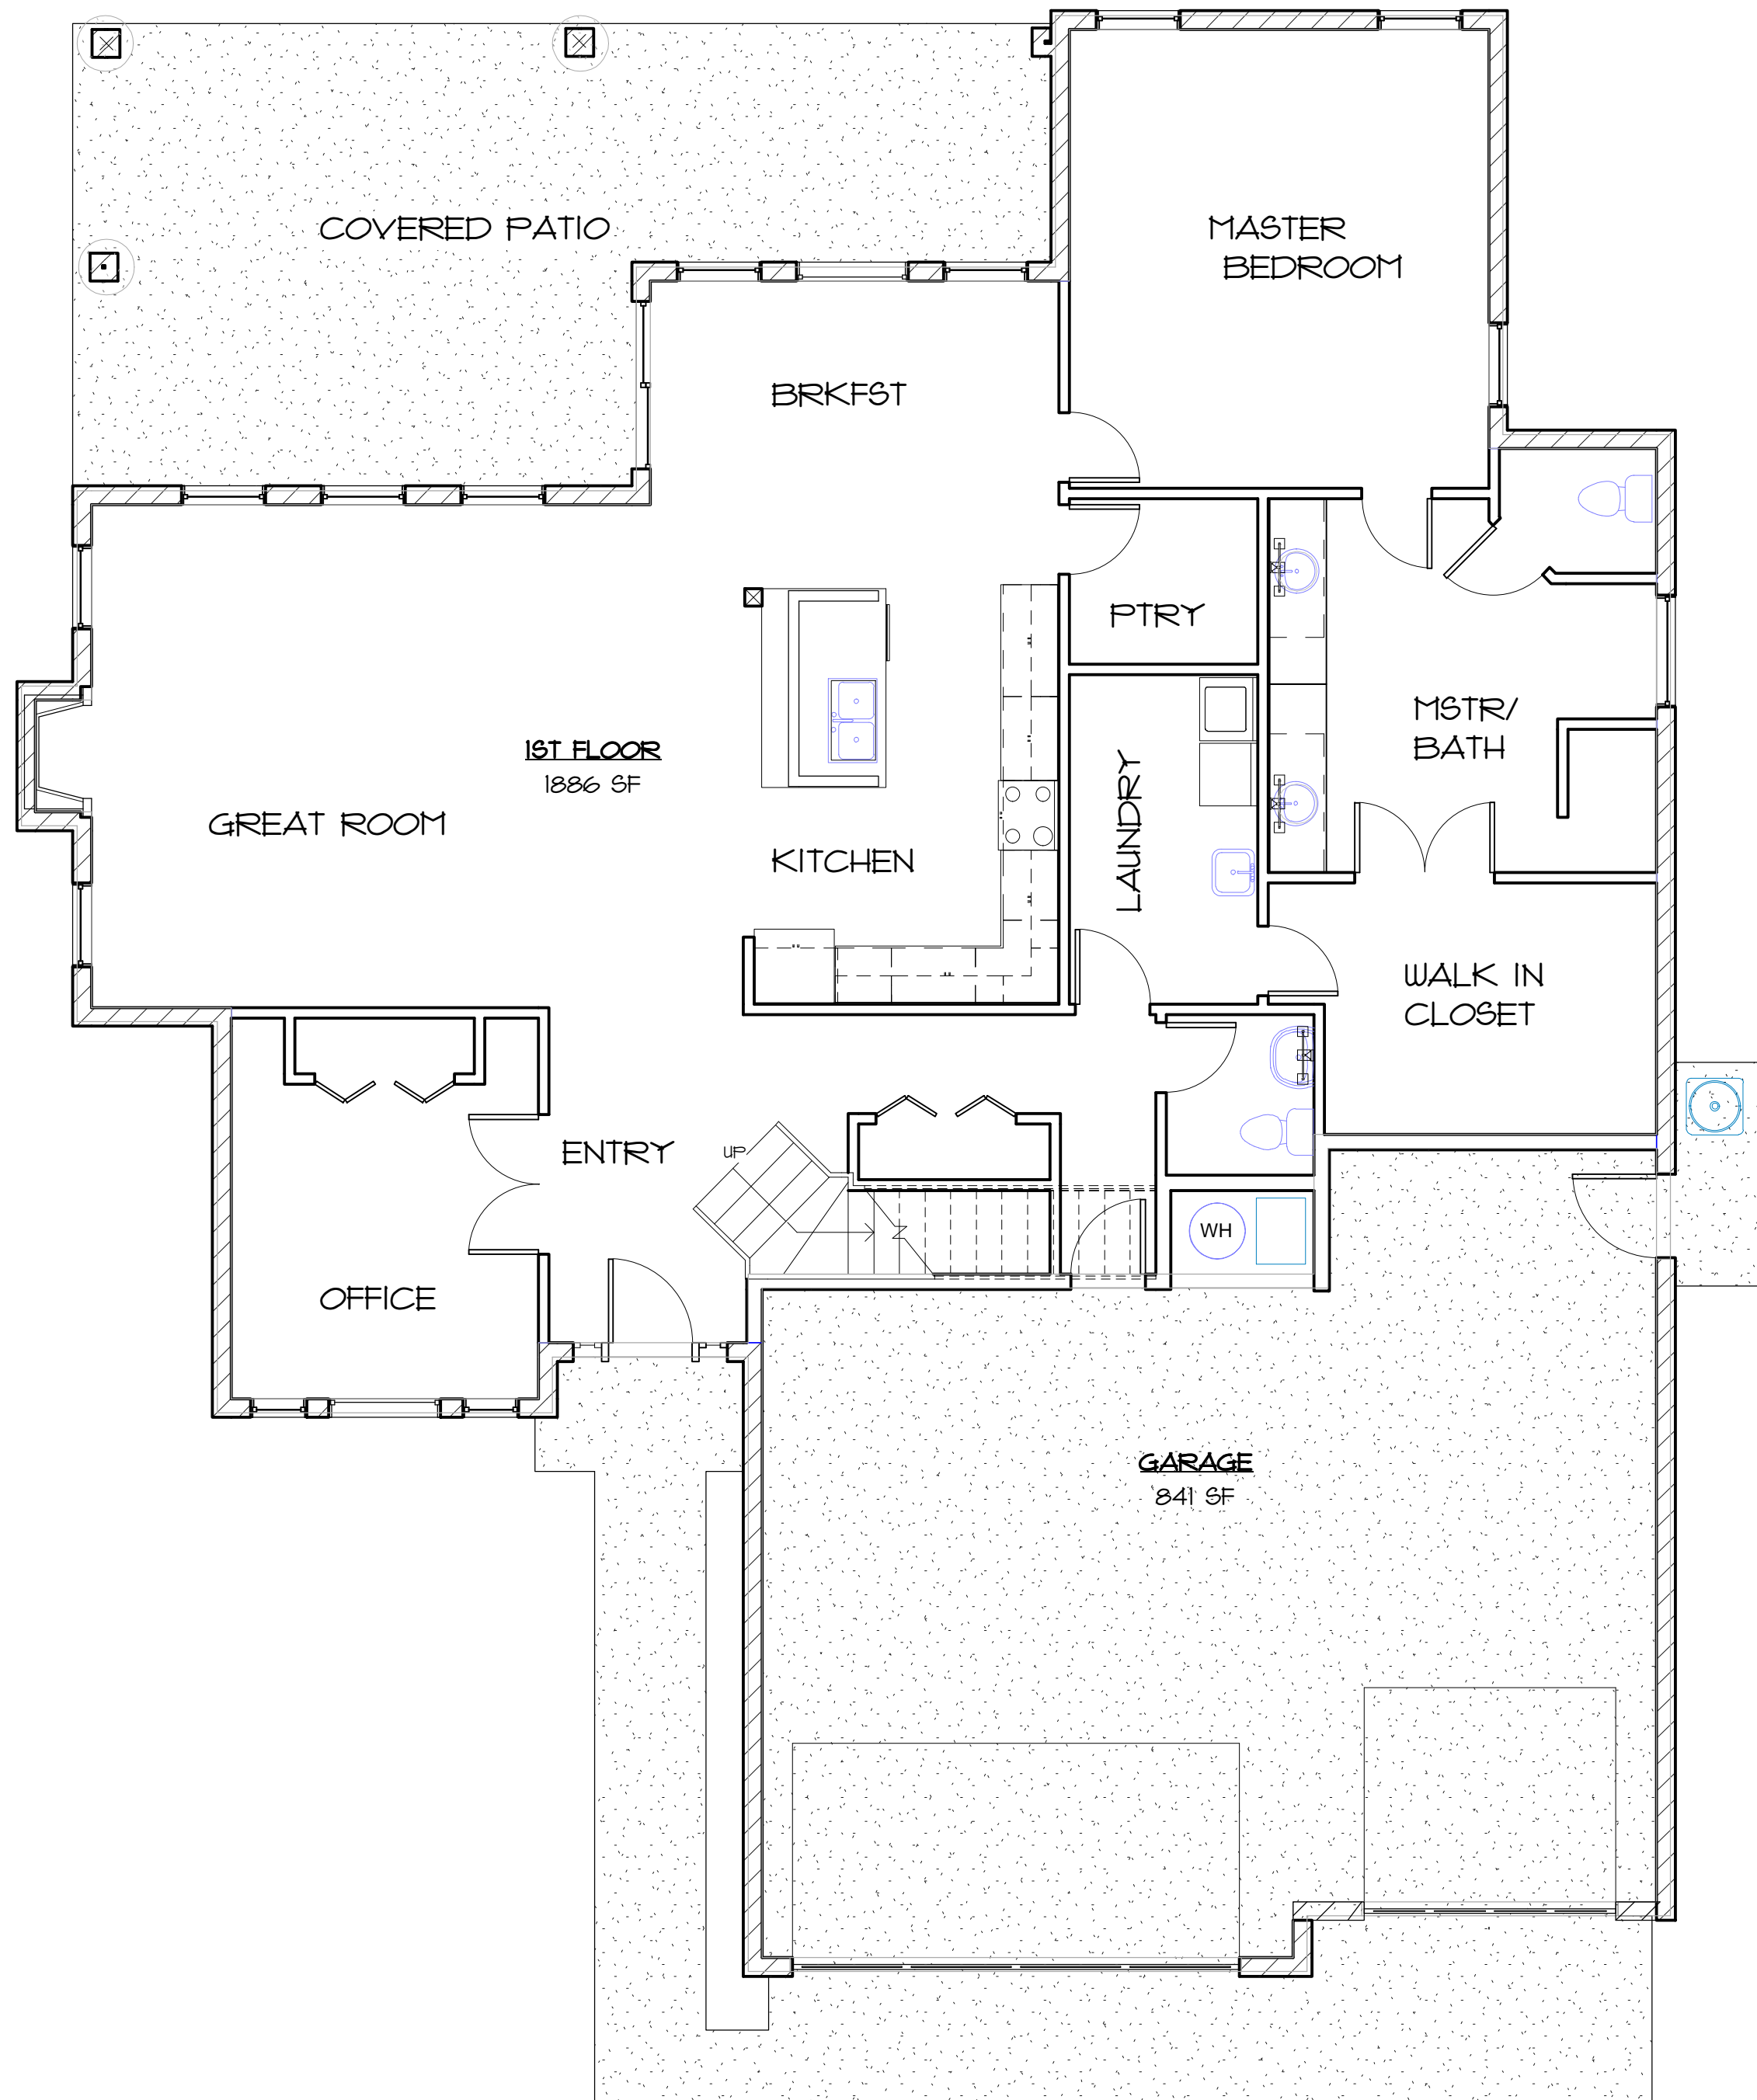

NORMANDY

1ST FLOOR 1886 SQ FT
2ND FLOOR 999 SQ FT
GARAGE 841 SQ FT

WIDTH 57'
DEPTH 70'

AMYX Signature HOMES

Boise, Idaho 208-939-5665

Dreams By Design LLC 208-371-9037

11/23/2014 8:17:01 AM

NORMANDY

1ST FLOOR 1886 SQ FT
 2ND FLOOR 999 SQ FT
 GARAGE 841 SQ FT

WIDTH 57'
 DEPTH 70'

AMYX
Signature HOMES

Boise, Idaho 208-939-5665

768

1ST FLOOR 1951 SQ FT
2ND FLOOR 1334 SQ FT
GARAGE 1161 SQ FT

WIDTH 58'
DEPTH 81'-8"

AMYX
Signature **HOMES**

Boise, Idaho 208-939-5665

Dreams By Design LLC 208-371-9037

11/23/2014 9:12:28 AM

768

1ST FLOOR 1951 SQ FT
 2ND FLOOR 1334 SQ FT
 GARAGE 1161 SQ FT

WIDTH 58'
 DEPTH 81'-8"

AMYXX Signature HOMES