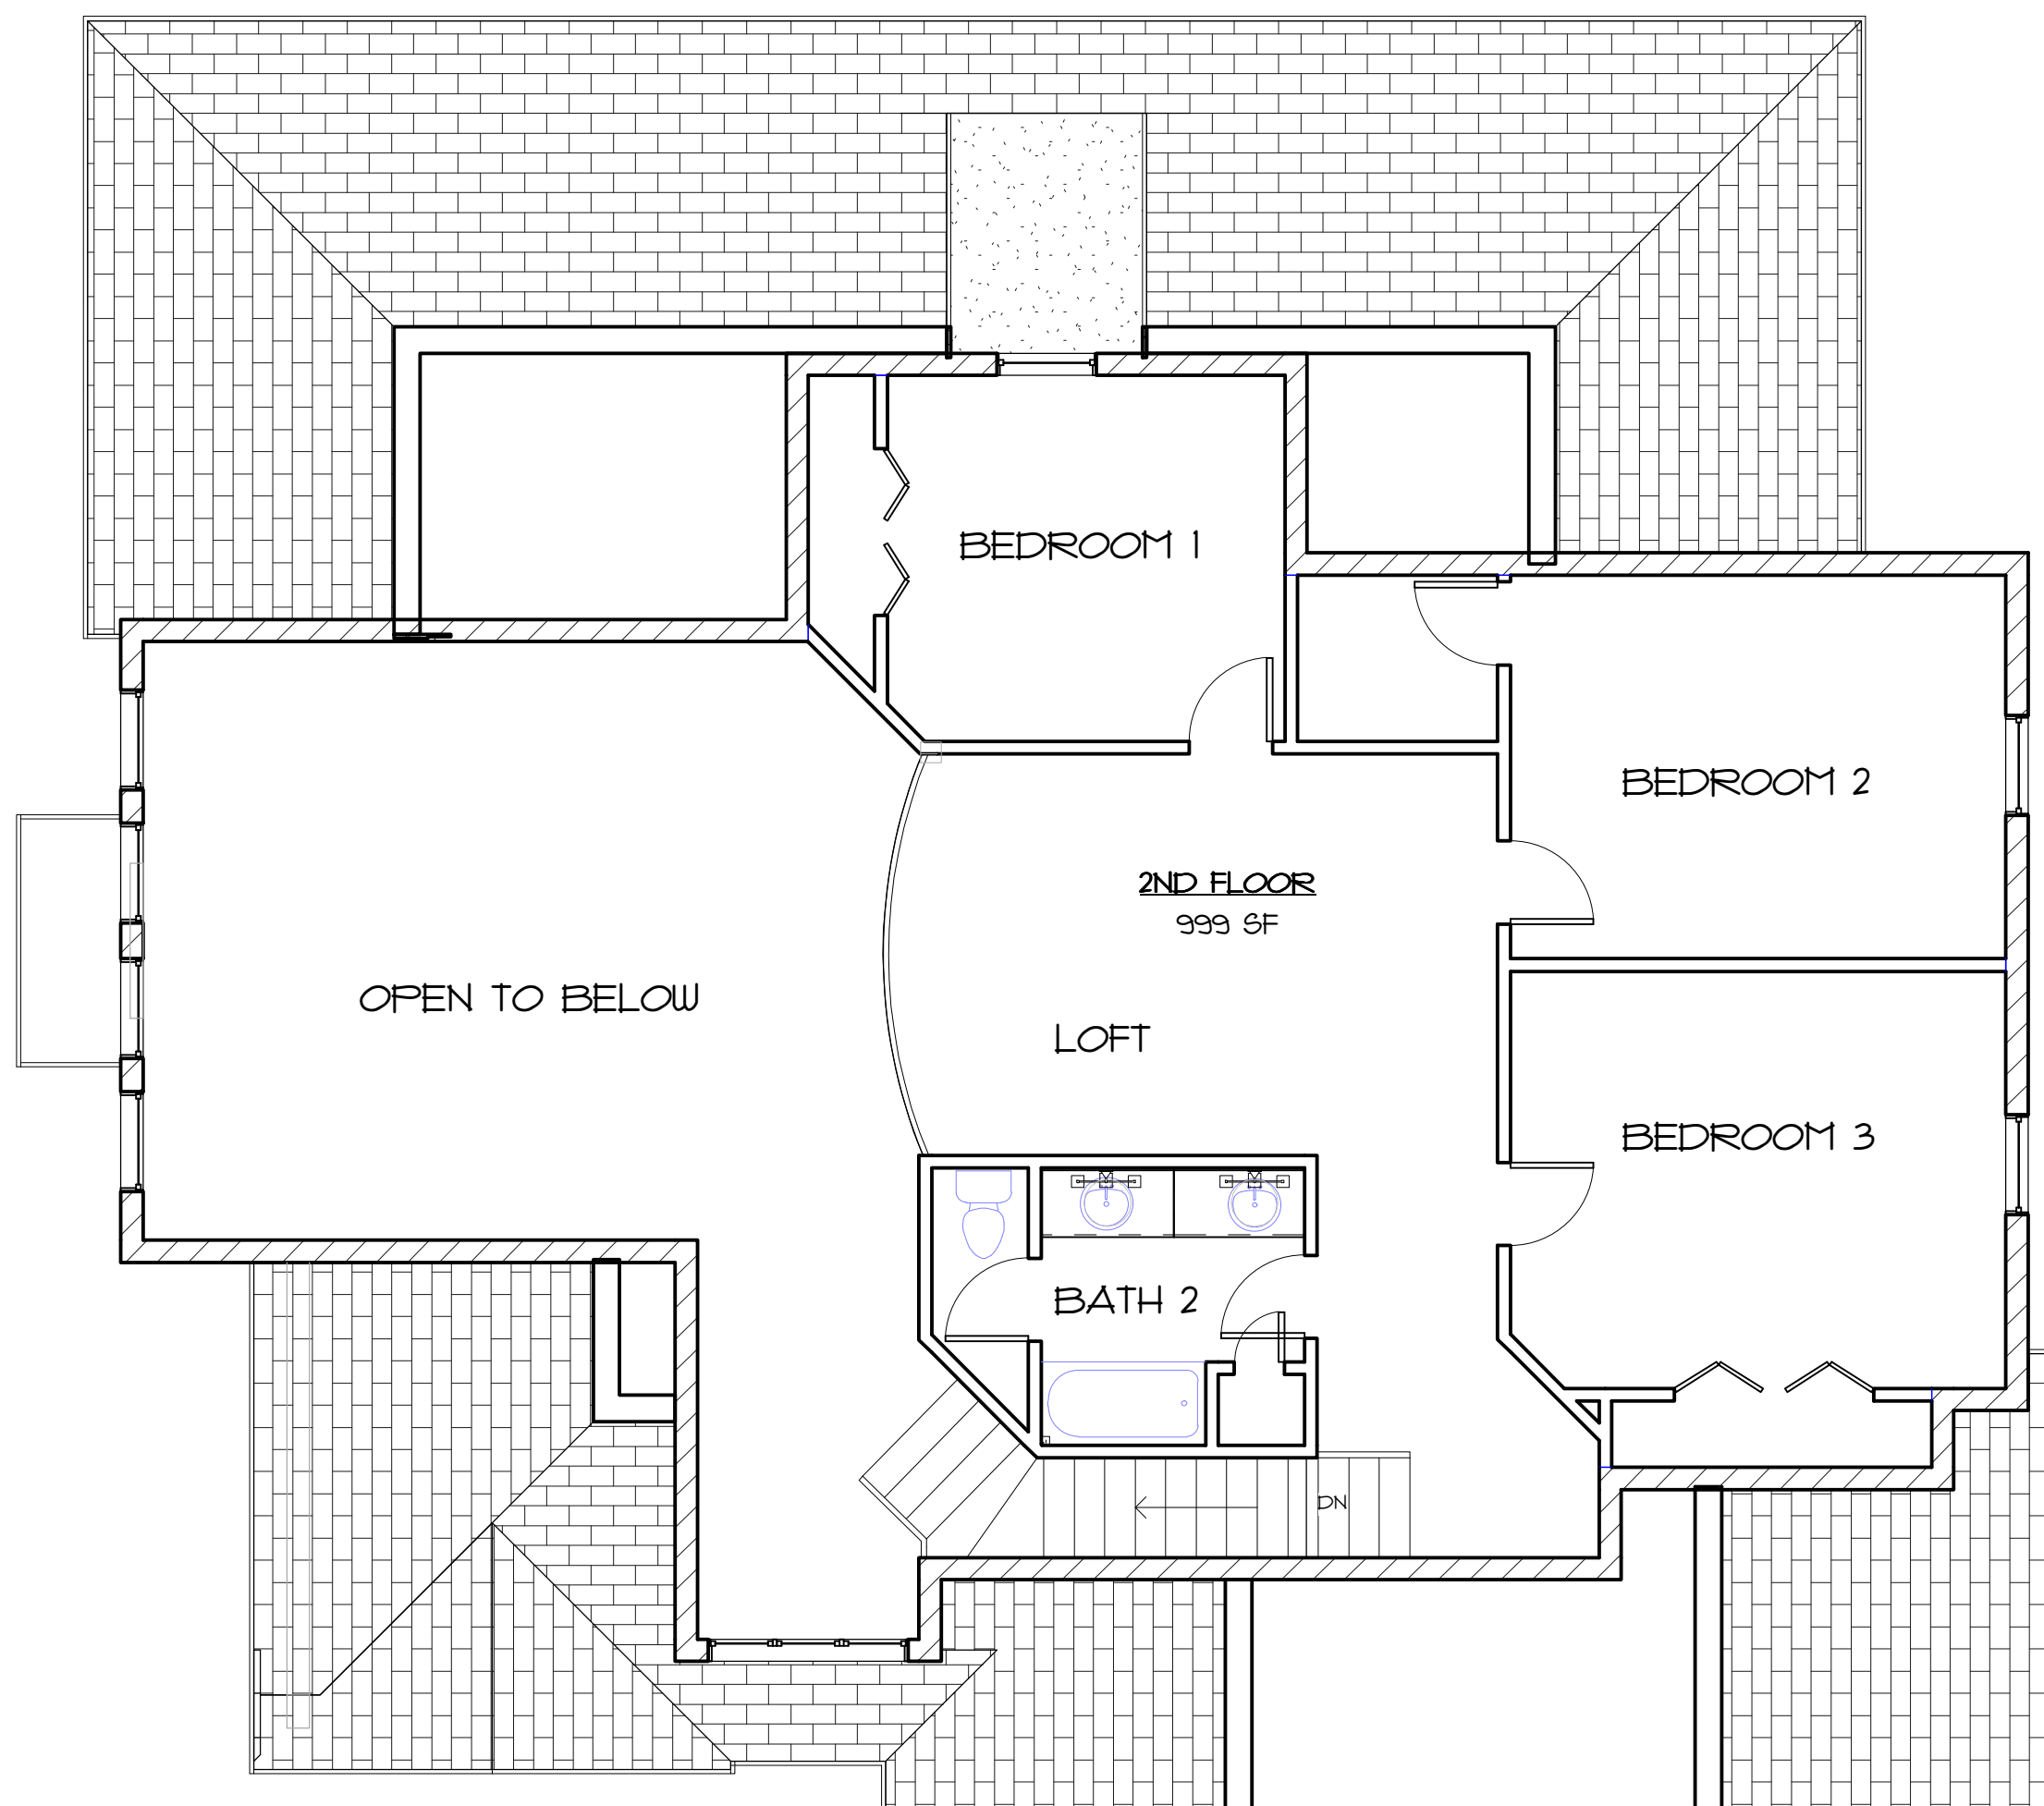

NORMANDY

1ST FLOOR 1886 SQ FT
2ND FLOOR 999 SQ FT
GARAGE 841 SQ FT

WIDTH 57'
DEPTH 70'

AMYX Signature HOMES

Boise, Idaho 208-939-5665

Dreams By Design LLC 208-371-9037

11/23/2014 8:17:01 AM

NORMANDY

1ST FLOOR 1886 SQ FT
 2ND FLOOR 999 SQ FT
 GARAGE 841 SQ FT

WIDTH 57'
 DEPTH 70'

AMYX
Signature HOMES

Boise, Idaho 208-939-5665

768

1ST FLOOR 1951 SQ FT
2ND FLOOR 1334 SQ FT
GARAGE 1161 SQ FT

WIDTH 58'
DEPTH 81'-8"

AMYX
Signature **HOMES**

Boise, Idaho 208-939-5665

Dreams By Design LLC 208-371-9037

11/23/2014 9:12:28 AM

768

1ST FLOOR 1951 SQ FT
 2ND FLOOR 1334 SQ FT
 GARAGE 1161 SQ FT

WIDTH 58'
 DEPTH 81'-8"

AMYXX Signature HOMES