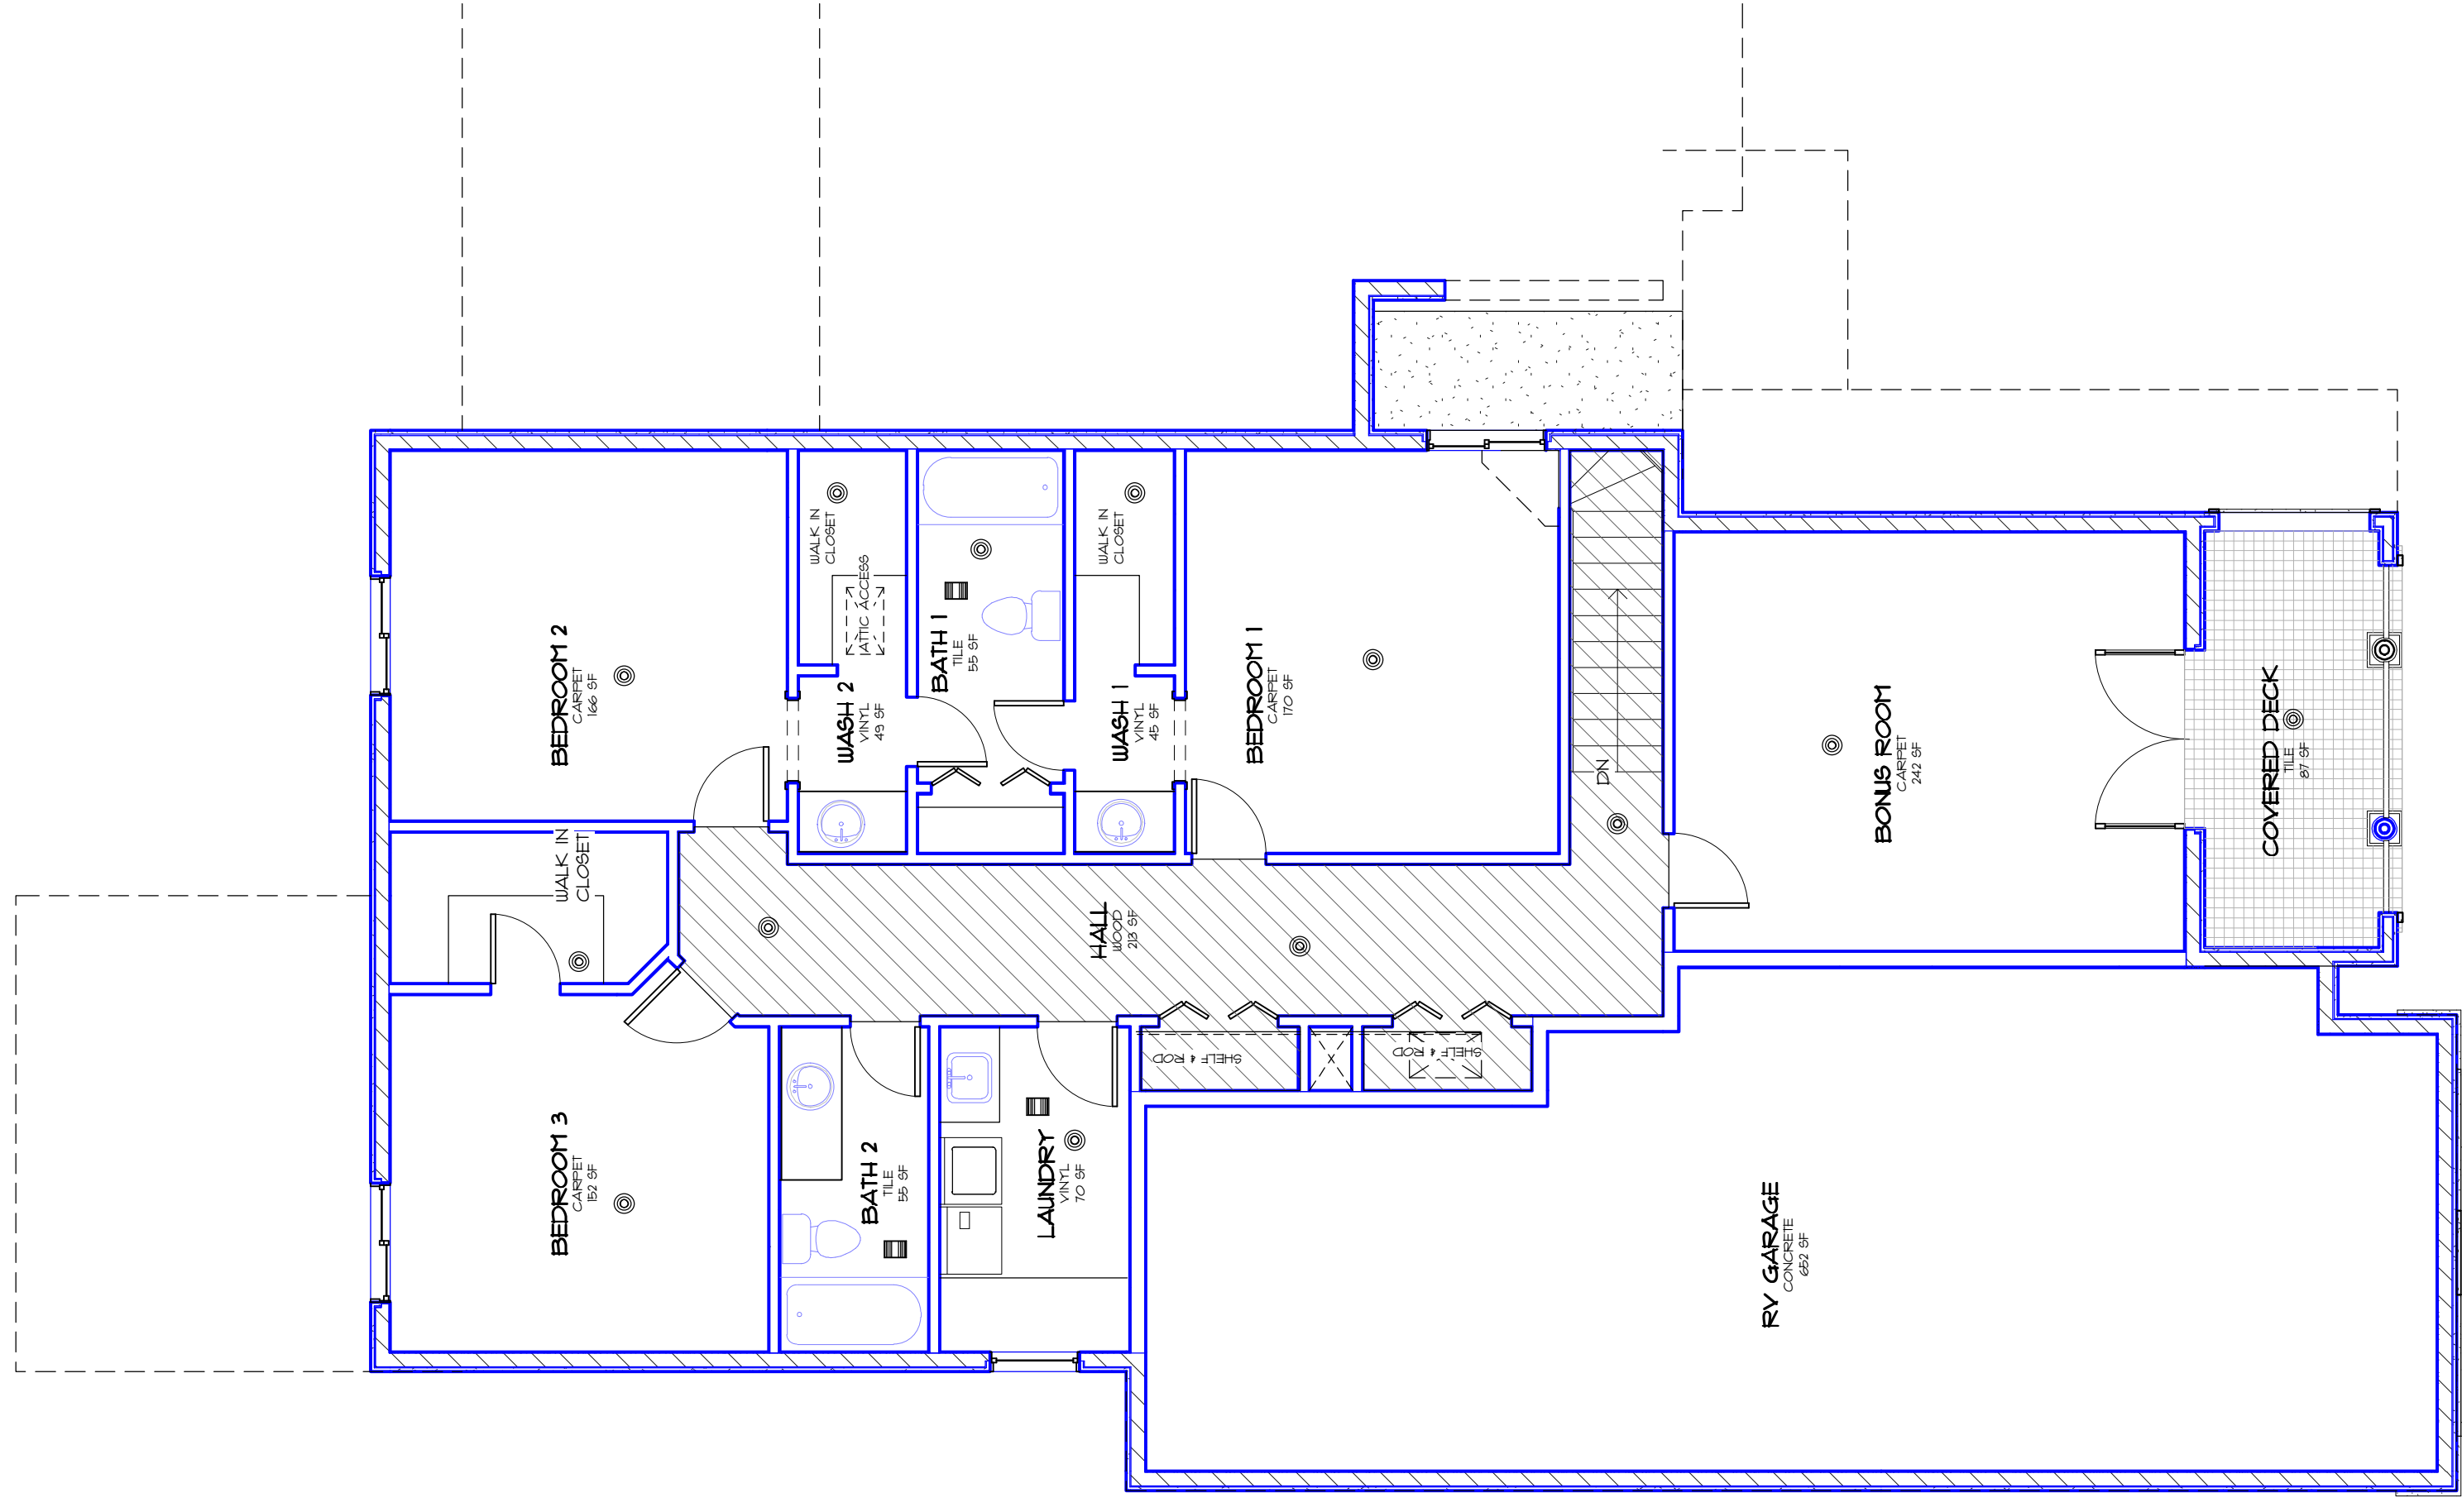

NORMANDY

1ST FLOOR 1886 SQ FT
2ND FLOOR 999 SQ FT
GARAGE 841 SQ FT

WIDTH 57'
DEPTH 70'

AMYX Signature HOMES

Boise, Idaho 208-939-5665

Dreams By Design LLC 208-371-9037

11/23/2014 8:17:01 AM

NORMANDY

1ST FLOOR 1886 SQ FT
 2ND FLOOR 999 SQ FT
 GARAGE 841 SQ FT

WIDTH 57'
 DEPTH 70'

AMYX
Signature HOMES

Boise, Idaho 208-939-5665

768

1ST FLOOR 1951 SQ FT
2ND FLOOR 1334 SQ FT
GARAGE 1161 SQ FT

WIDTH 58'
DEPTH 81'-8"

AMYX
Signature **HOMES**

Boise, Idaho 208-939-5665

Dreams By Design LLC 208-371-9037

11/23/2014 9:12:28 AM

768

1ST FLOOR 1951 SQ FT
 2ND FLOOR 1334 SQ FT
 GARAGE 1161 SQ FT

WIDTH 58'
 DEPTH 81'-8"

AMYXX Signature HOMES