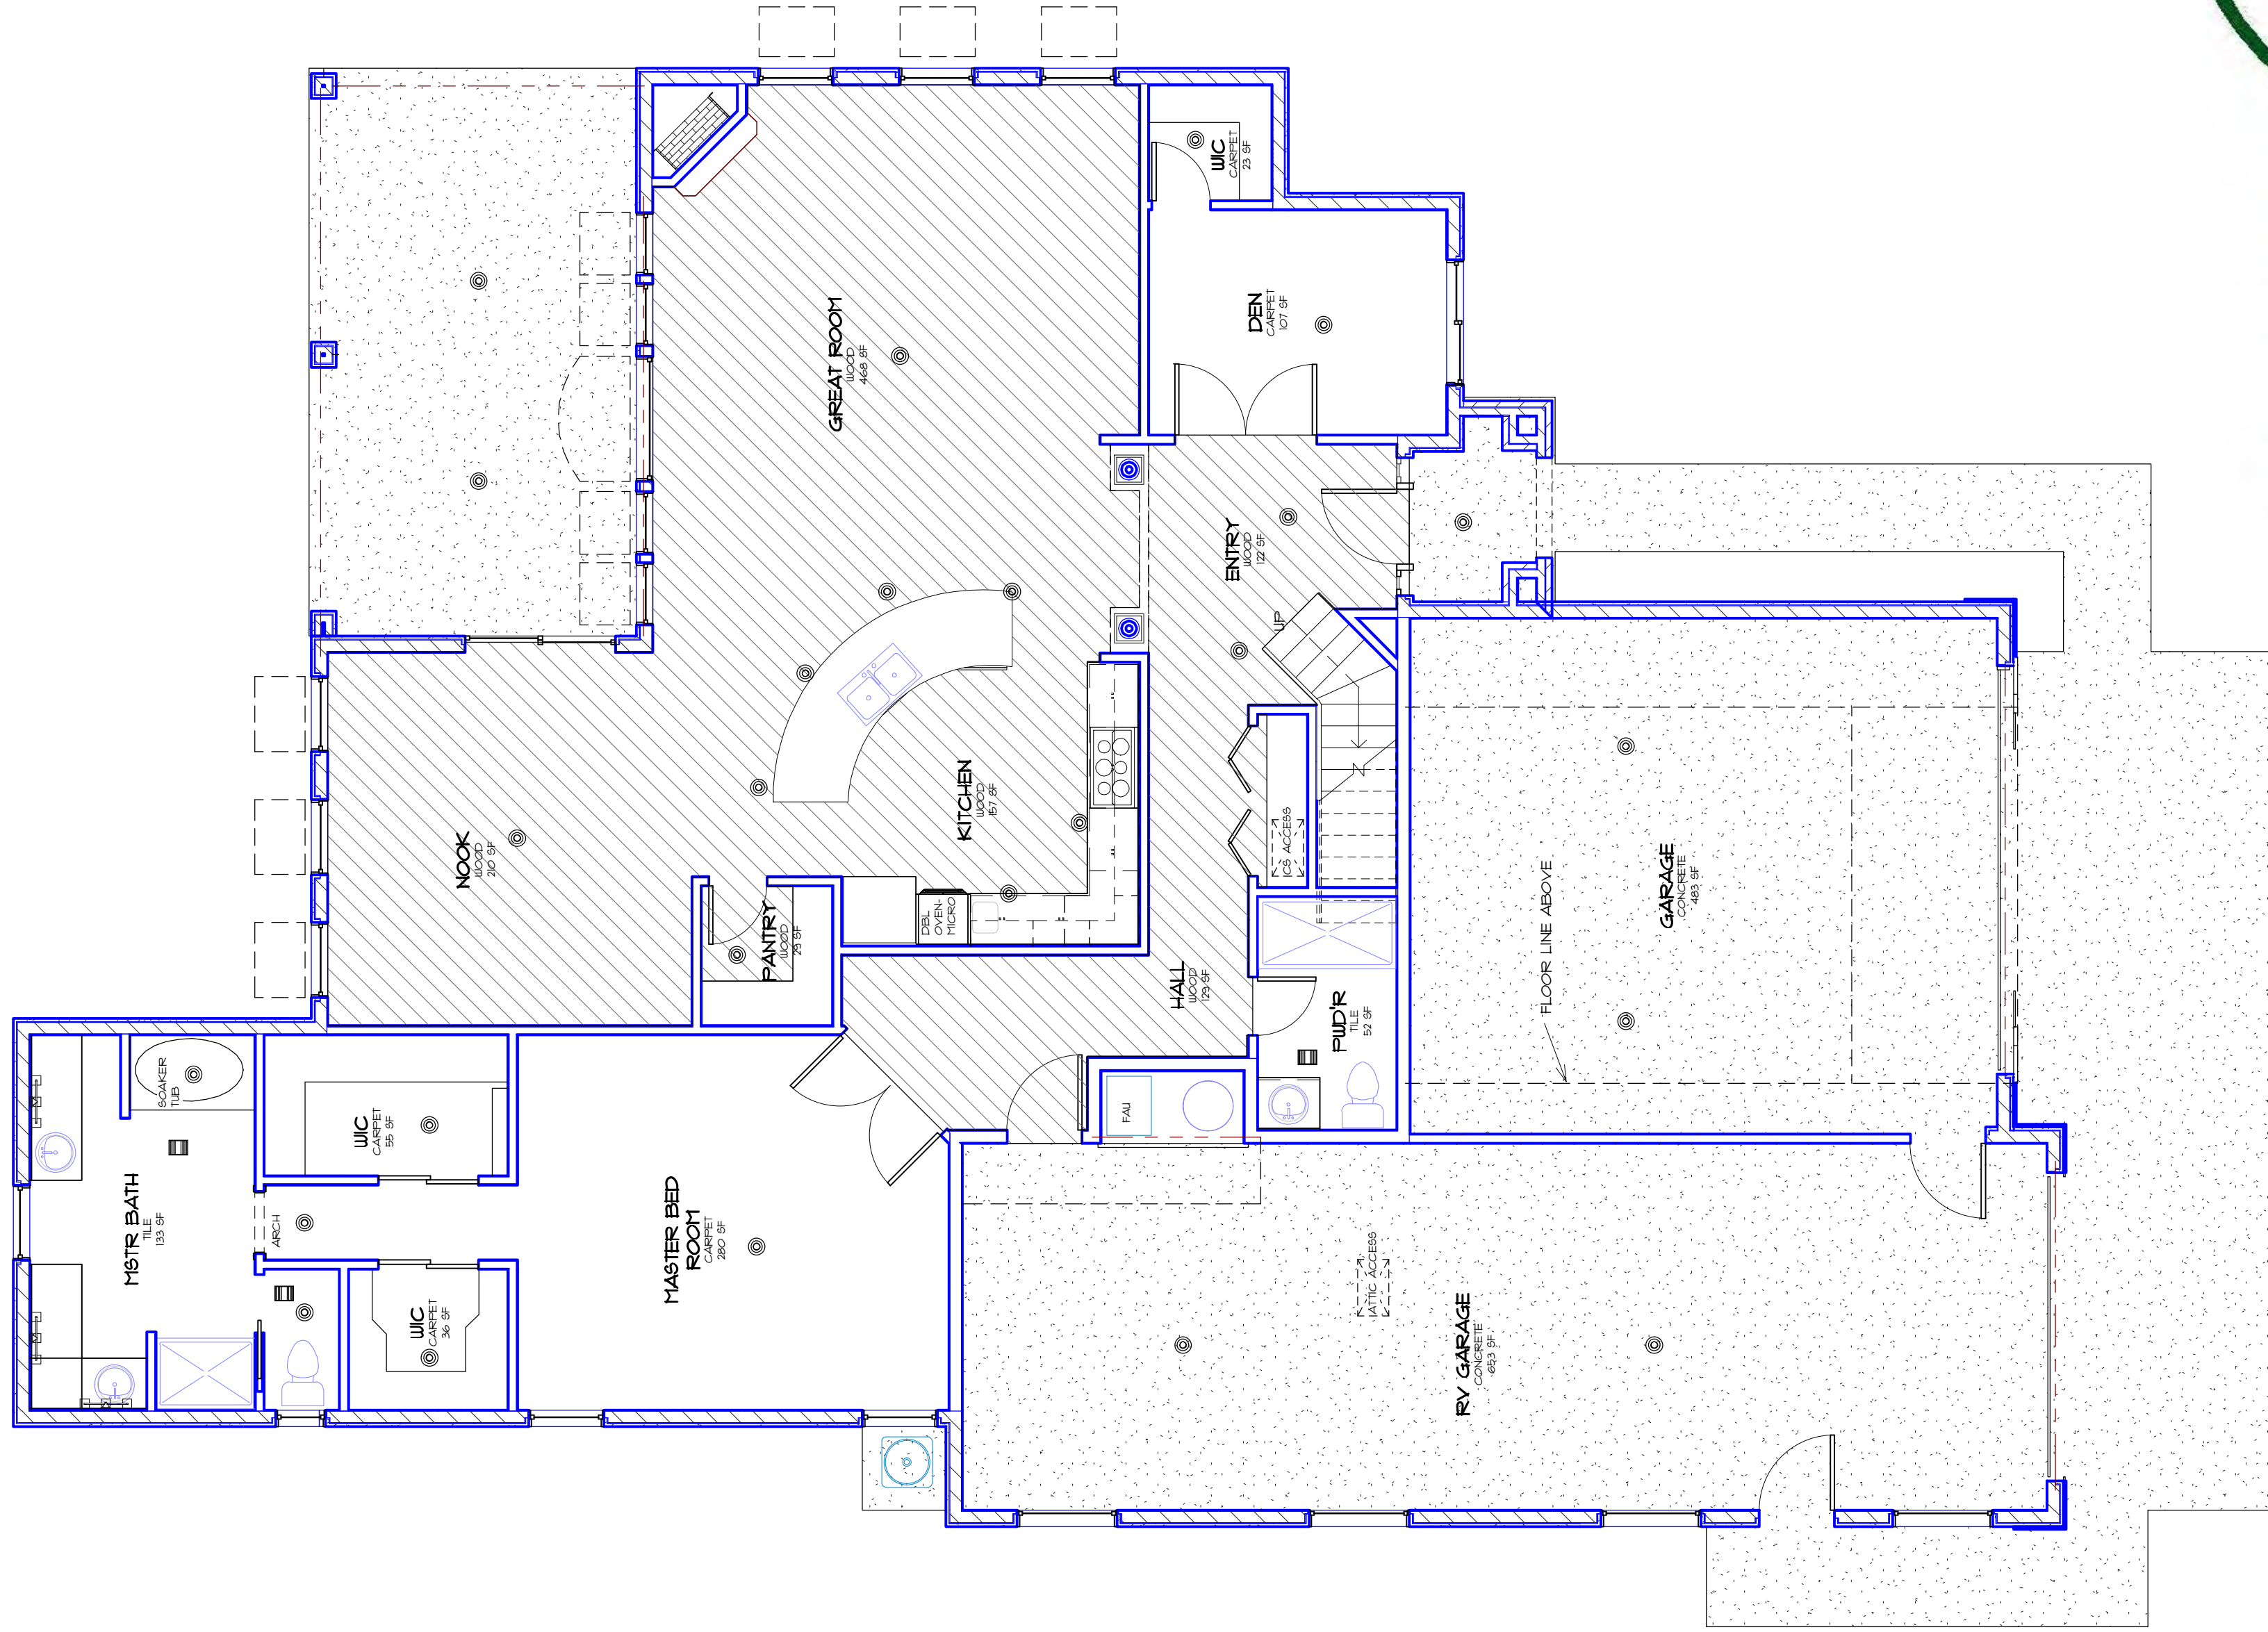

NORMANDY

1ST FLOOR 1886 SQ FT
2ND FLOOR 999 SQ FT
GARAGE 841 SQ FT

WIDTH 57'
DEPTH 70'

AMYX Signature HOMES

Boise, Idaho 208-939-5665

Dreams By Design LLC 208-371-9037

11/23/2014 8:17:01 AM

NORMANDY

1ST FLOOR 1886 SQ FT
 2ND FLOOR 999 SQ FT
 GARAGE 841 SQ FT

WIDTH 57'
 DEPTH 70'

AMYX
Signature HOMES

Boise, Idaho 208-939-5665

768

1ST FLOOR 1951 SQ FT
2ND FLOOR 1334 SQ FT
GARAGE 1161 SQ FT

WIDTH 58'
DEPTH 81'-8"

AMYX
Signature **HOMES**

Boise, Idaho 208-939-5665

Dreams By Design LLC 208-371-9037

11/23/2014 9:12:28 AM

768

1ST FLOOR 1951 SQ FT
 2ND FLOOR 1334 SQ FT
 GARAGE 1161 SQ FT

WIDTH 58'
 DEPTH 81'-8"

AMYXX Signature HOMES