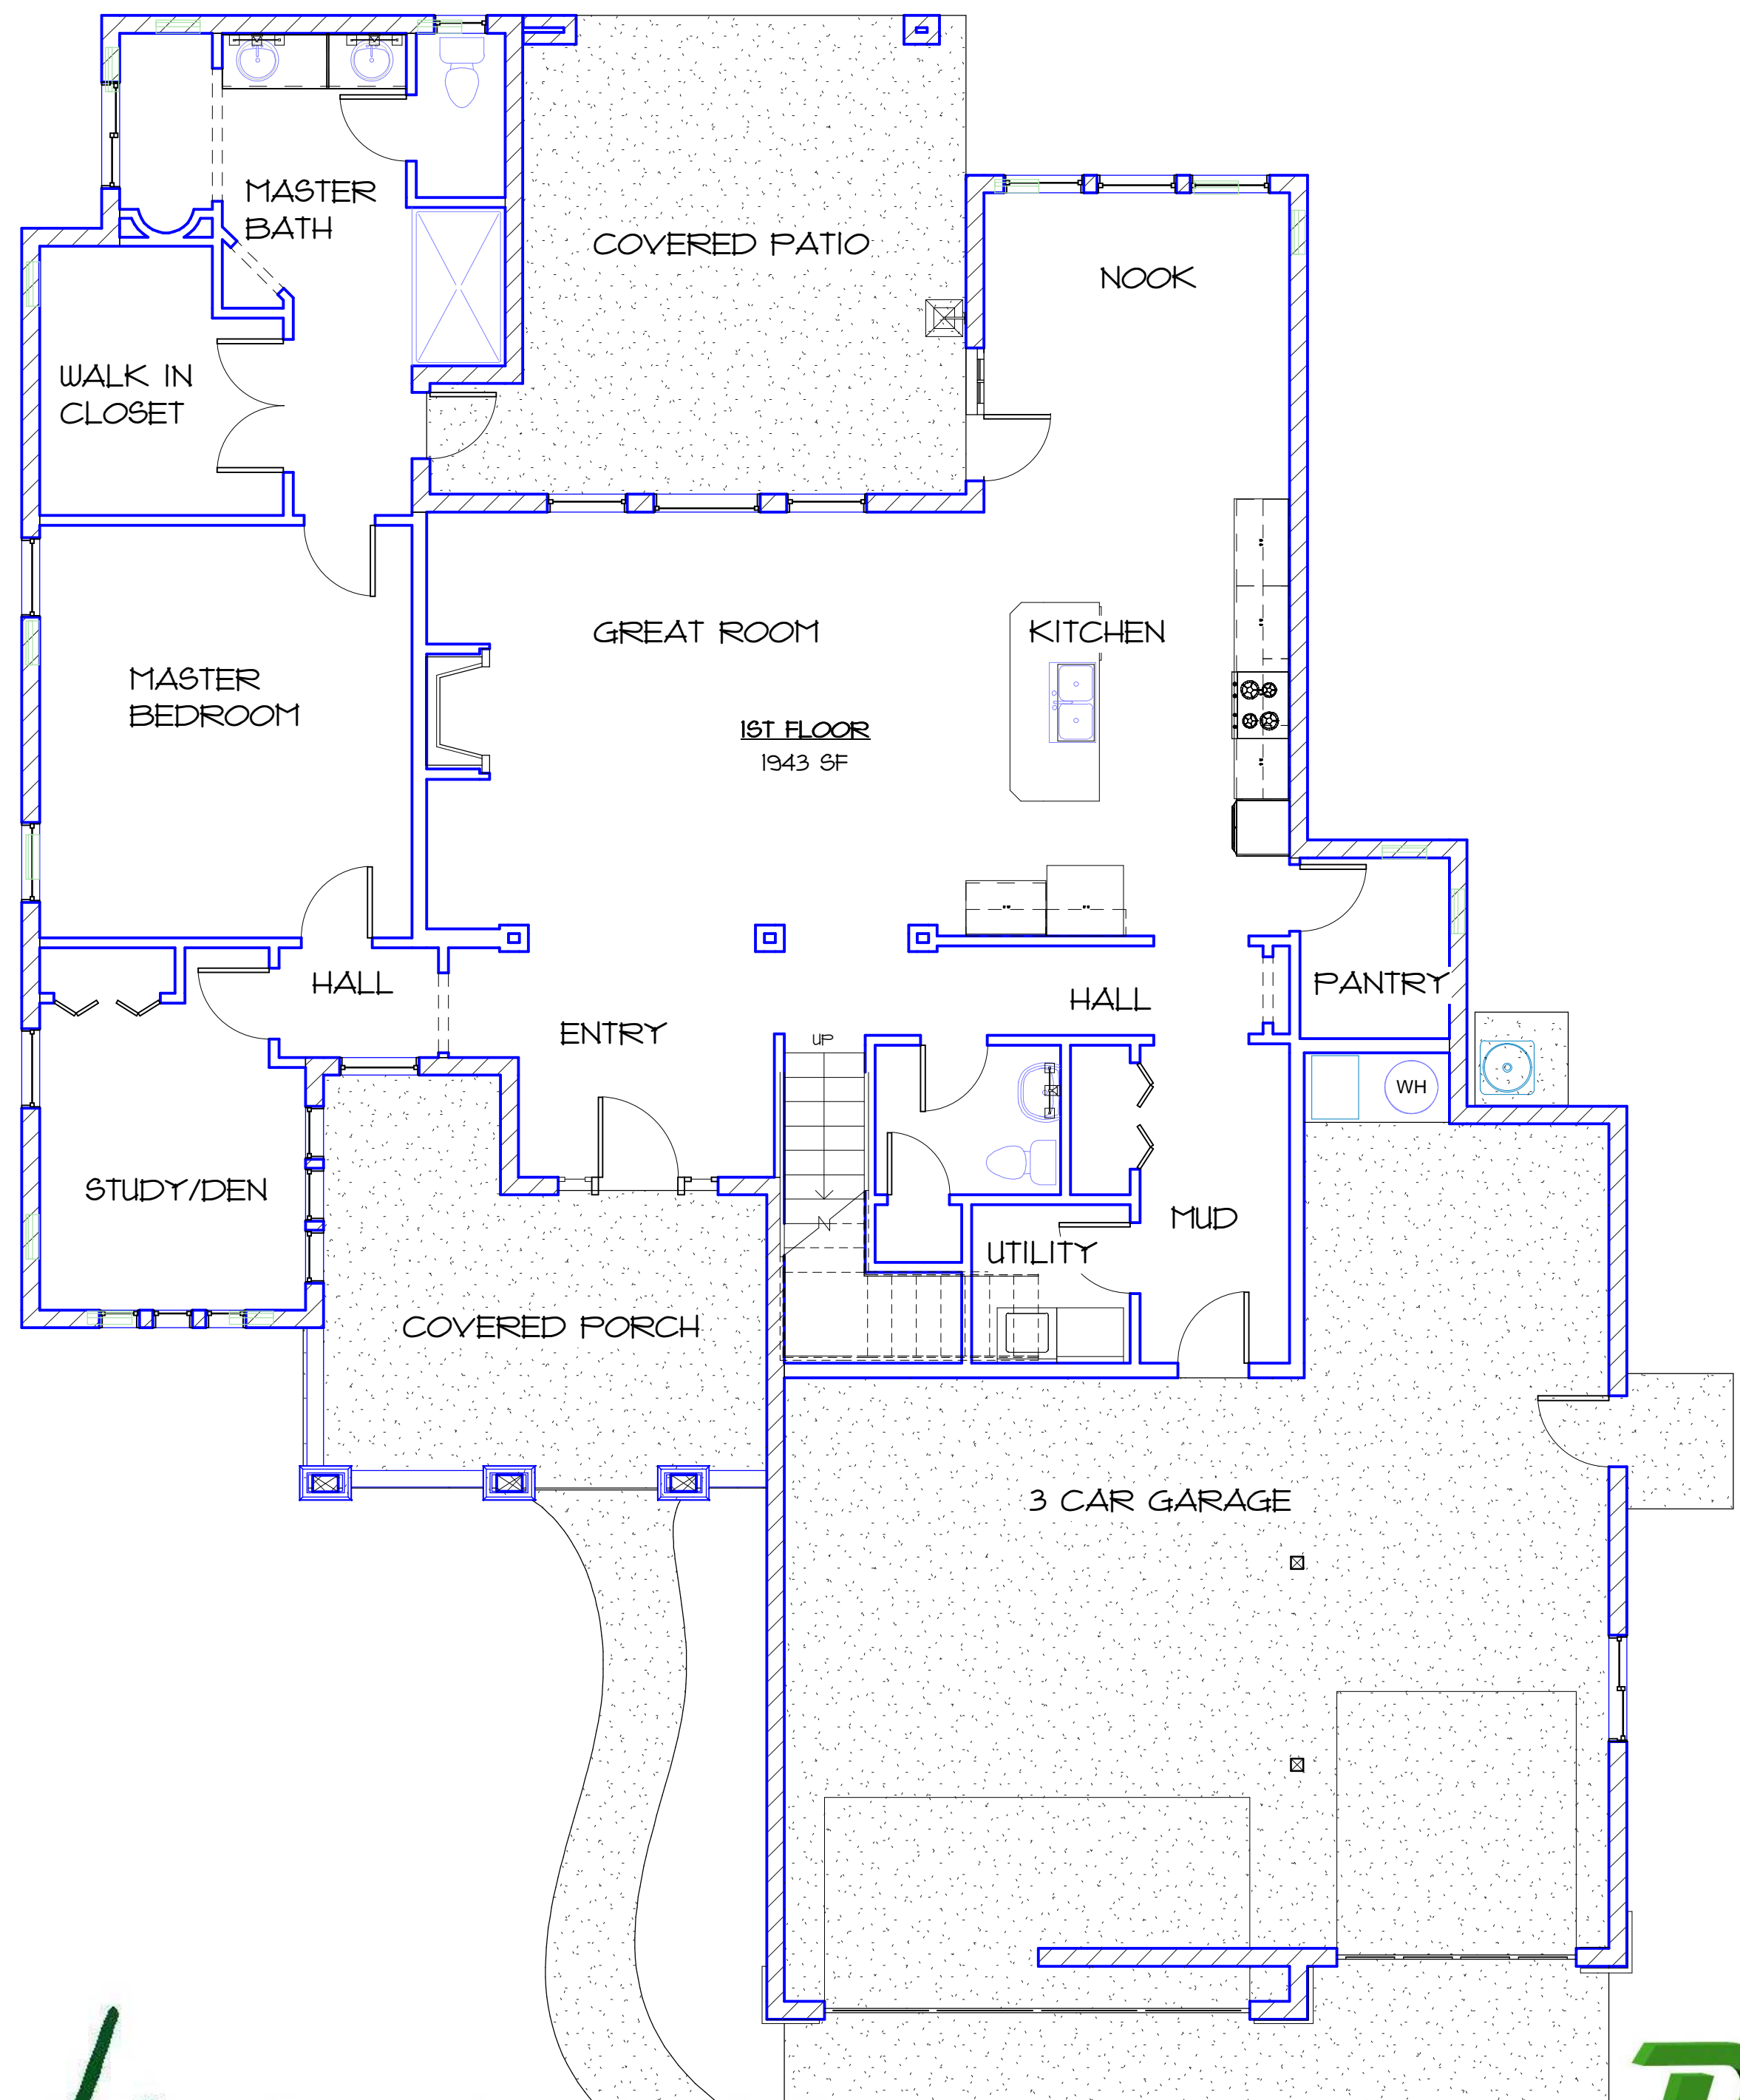

BASTOGNE

HOME 3435 SQ FT
GARAGE 886 SQ FT

WIDTH 60'
DEPTH 75'

AMYX Signature HOMES

Boise, Idaho 208-939-5665

Dreams By Design LLC 208-371-9037

BASTOGNE

HOME 3435 SQ FT
GARAGE 886 SQ FT

WIDTH 60'
DEPTH 75'

AMYX
Signature HOMES

Boise, Idaho 208-939-5665

Dreams By Design LLC 208-371-9037