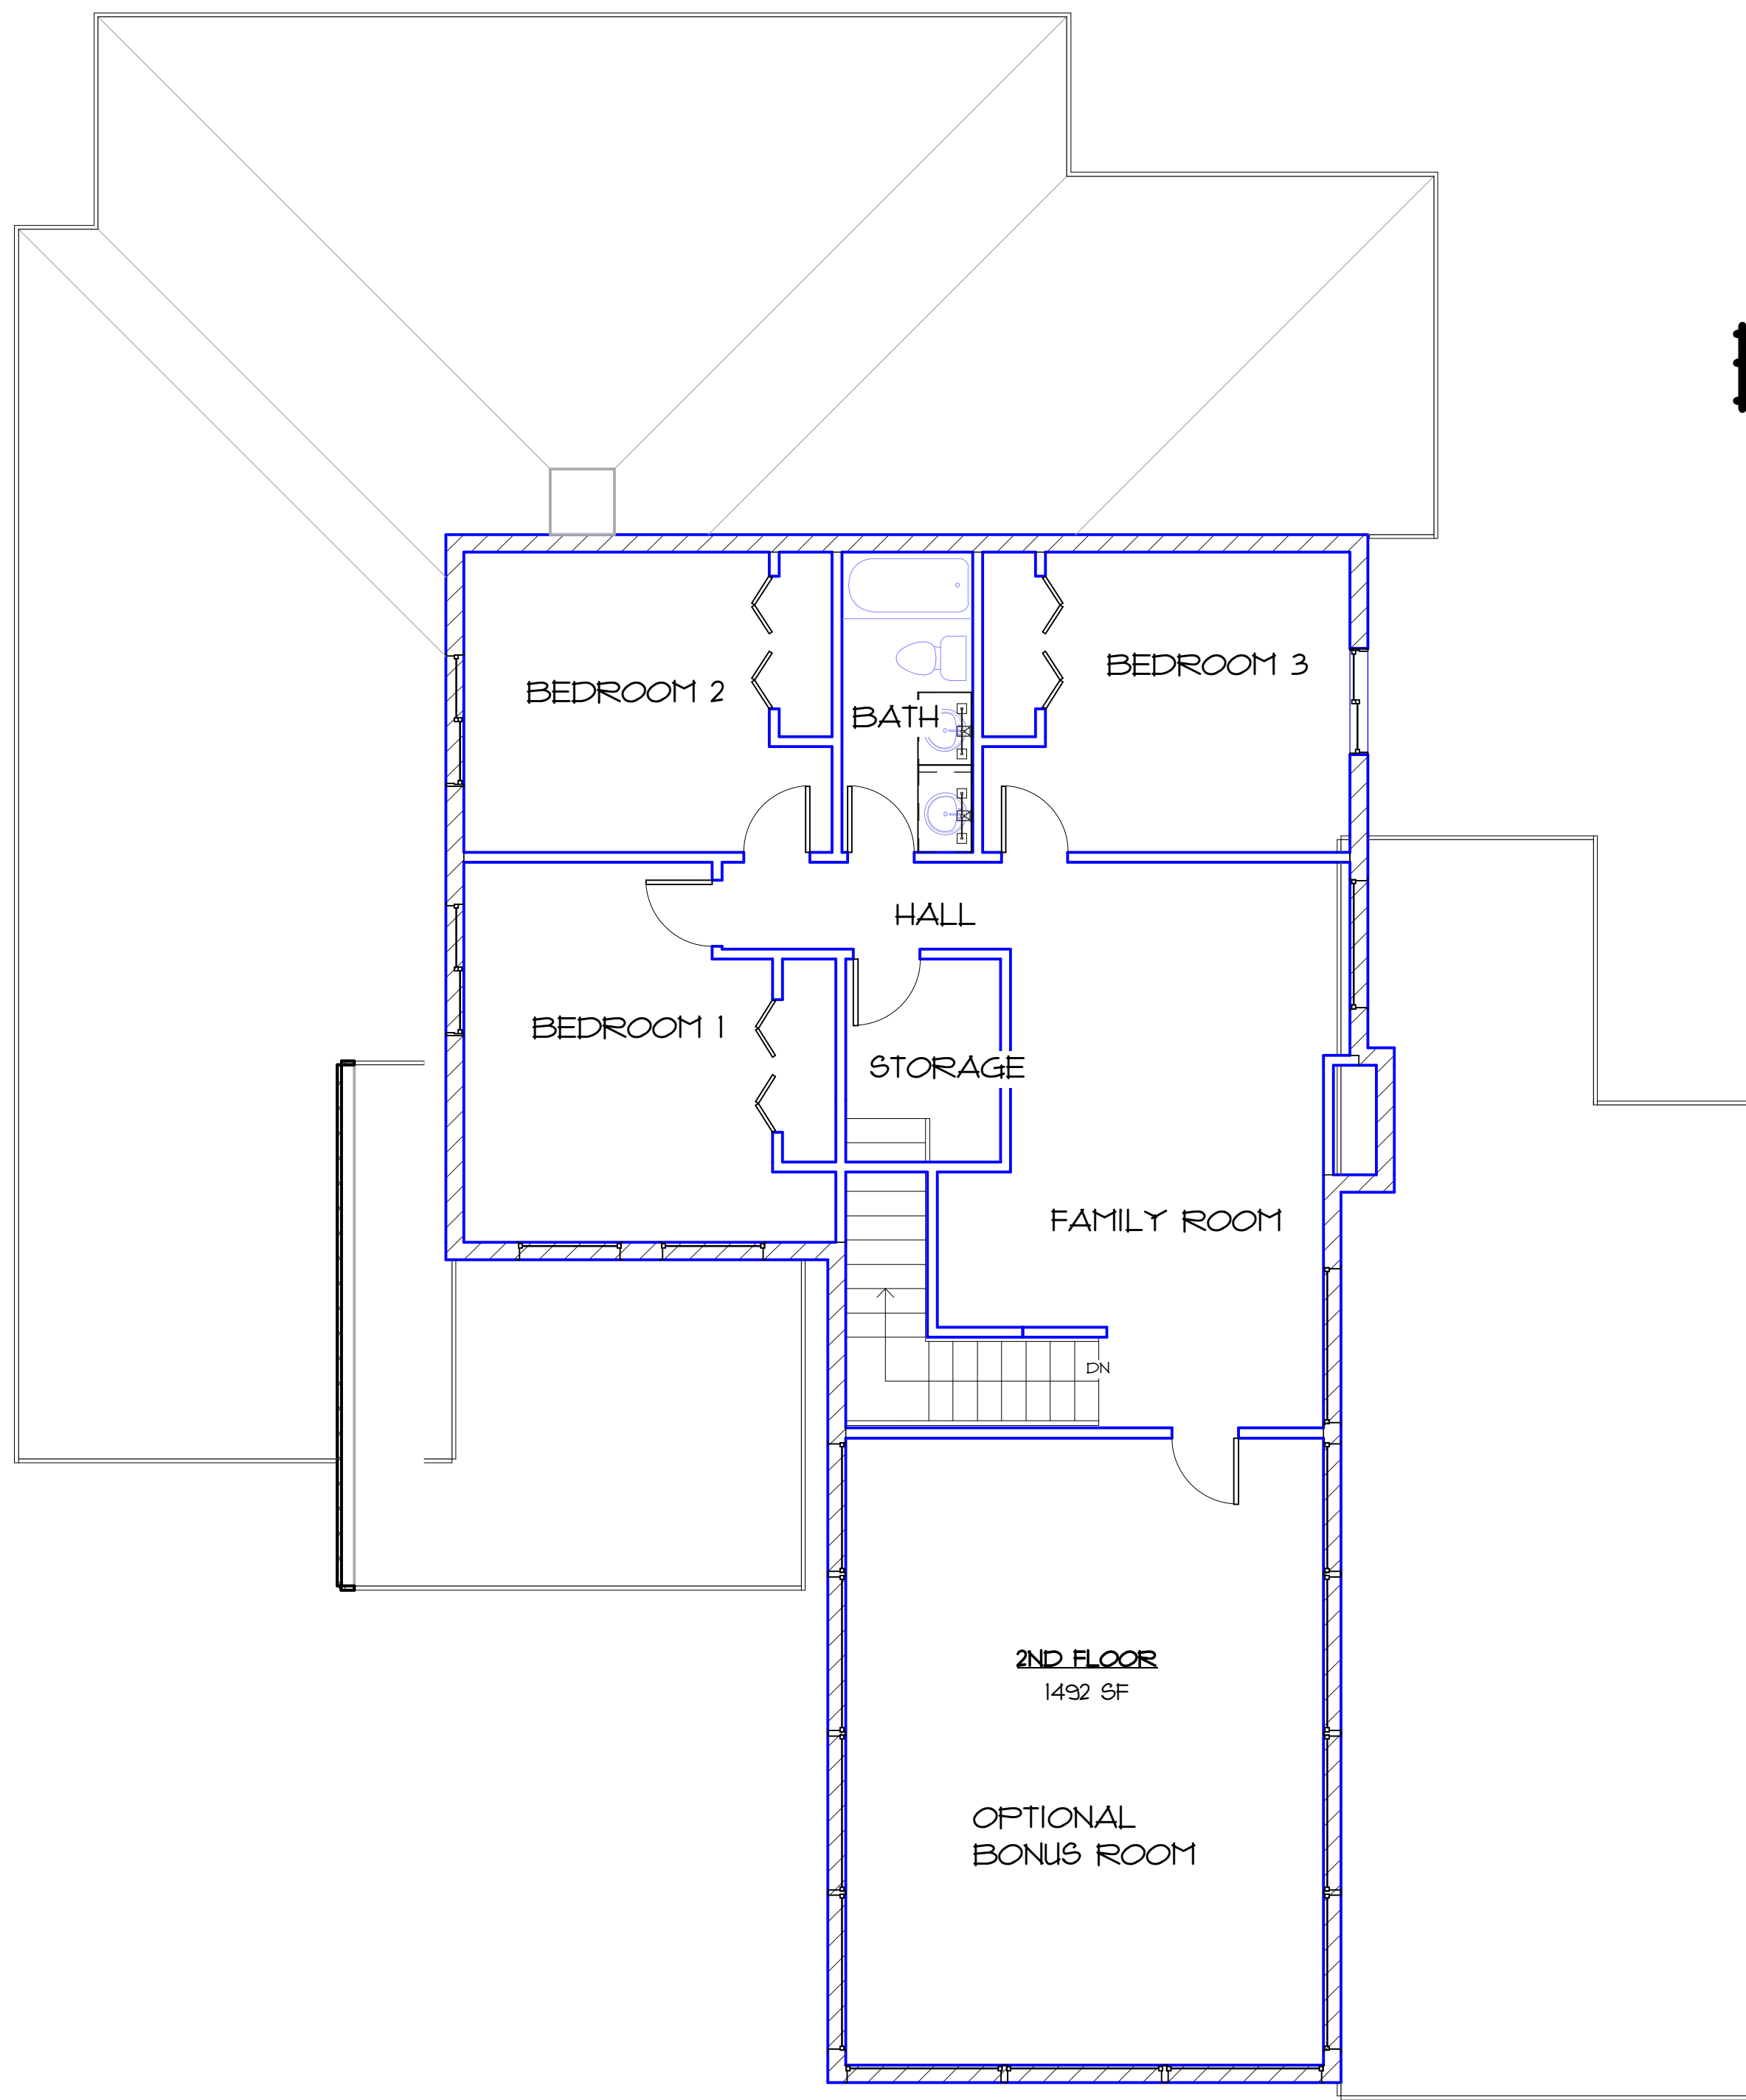

BASTOGNE

HOME 3435 SQ FT
GARAGE 886 SQ FT

WIDTH 60'
DEPTH 75'

AMYX Signature HOMES

Boise, Idaho 208-939-5665

Dreams By Design LLC 208-371-9037

BASTOGNE

HOME 3435 SQ FT
GARAGE 886 SQ FT

WIDTH 60'
DEPTH 75'

AMYX
Signature HOMES

Boise, Idaho 208-939-5665

Dreams By Design LLC 208-371-9037