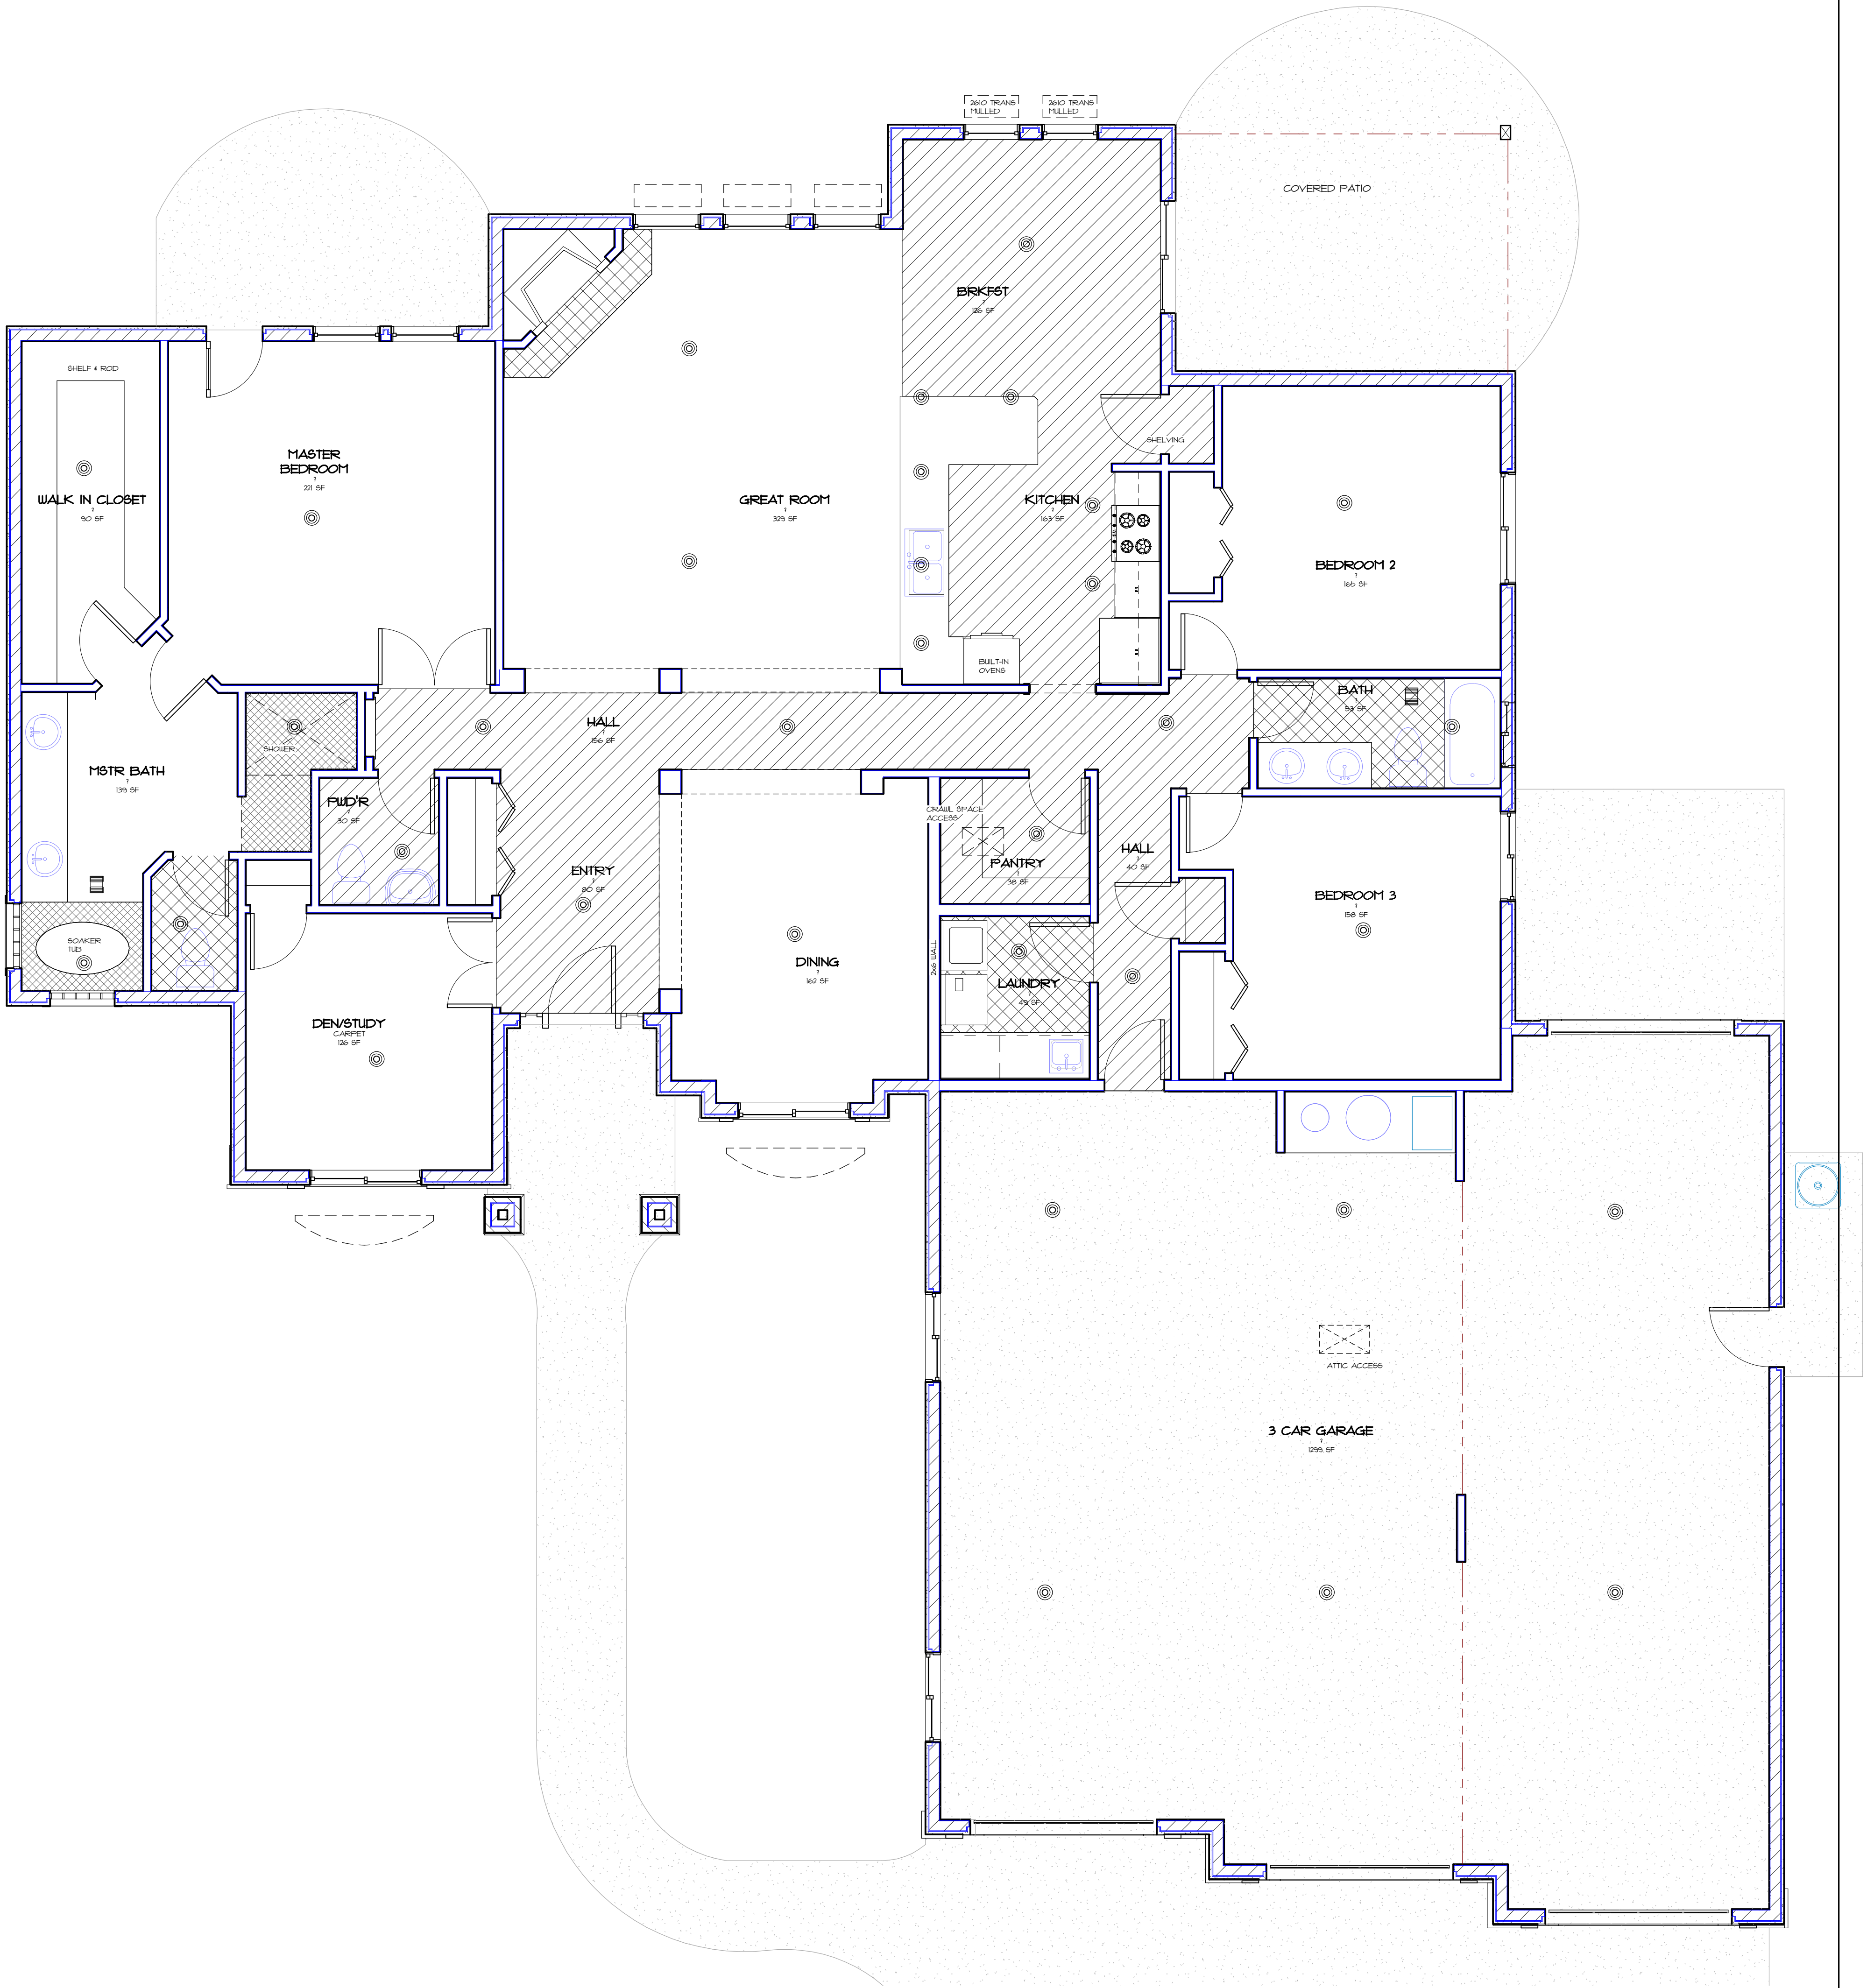

SIMKINS

HOME 2471 SQ FT
GARAGE 1395 SQ FT

WIDTH 79'
DEPTH 80'

AMYX Signature HOMES

Boise, Idaho 208-939-5665

SIMKINS

HOME 2471 SQ FT
GARAGE 1395 SQ FT

WIDTH 79'
DEPTH 80'