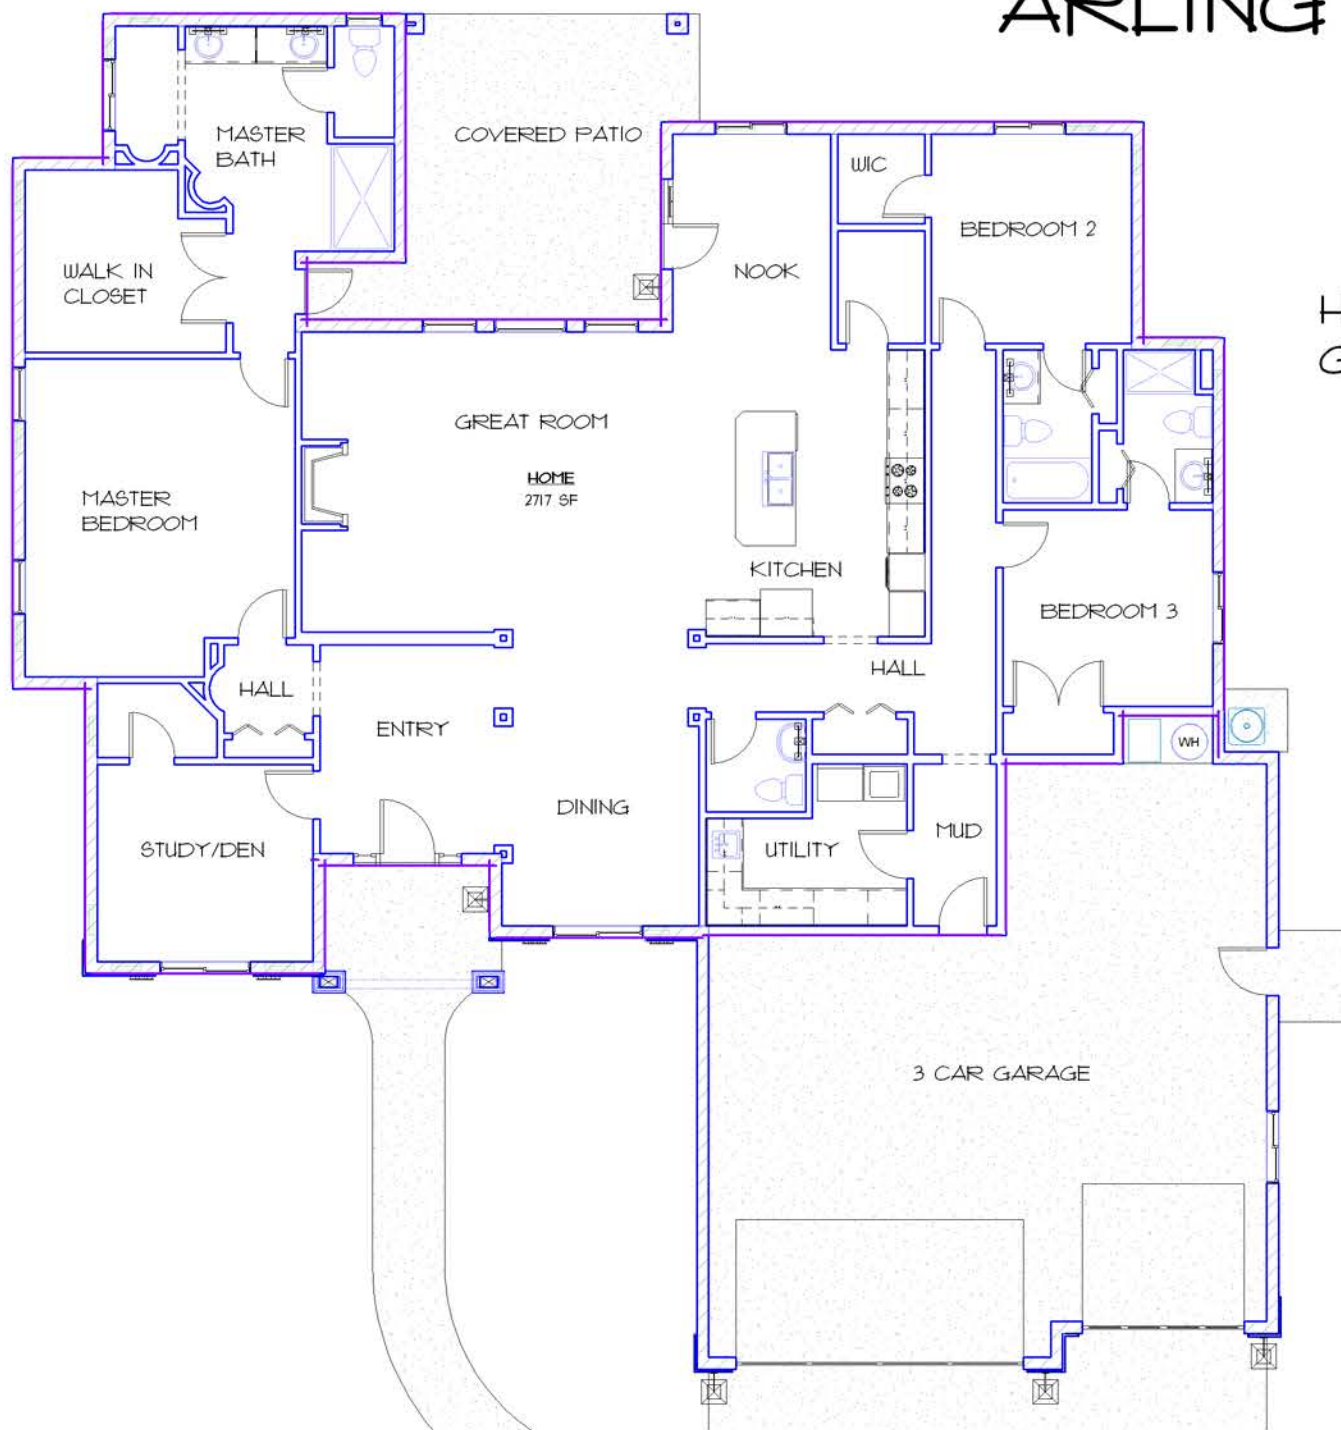

# ARLINGTON "A"

HOME 2717 SQ FT  
GARAGE 854 SQ FT

-----  
WIDTH 70'  
DEPTH 75'

**AMYX** Signature HOMES

Boise, Idaho 208-939-5665

# ARLINGTON "B"

HOME 2725 SQ FT  
GARAGE 854 SQ FT

WIDTH 70'  
DEPTH 75'

**AMYX** Signature HOMES

Boise, Idaho 208-939-5665