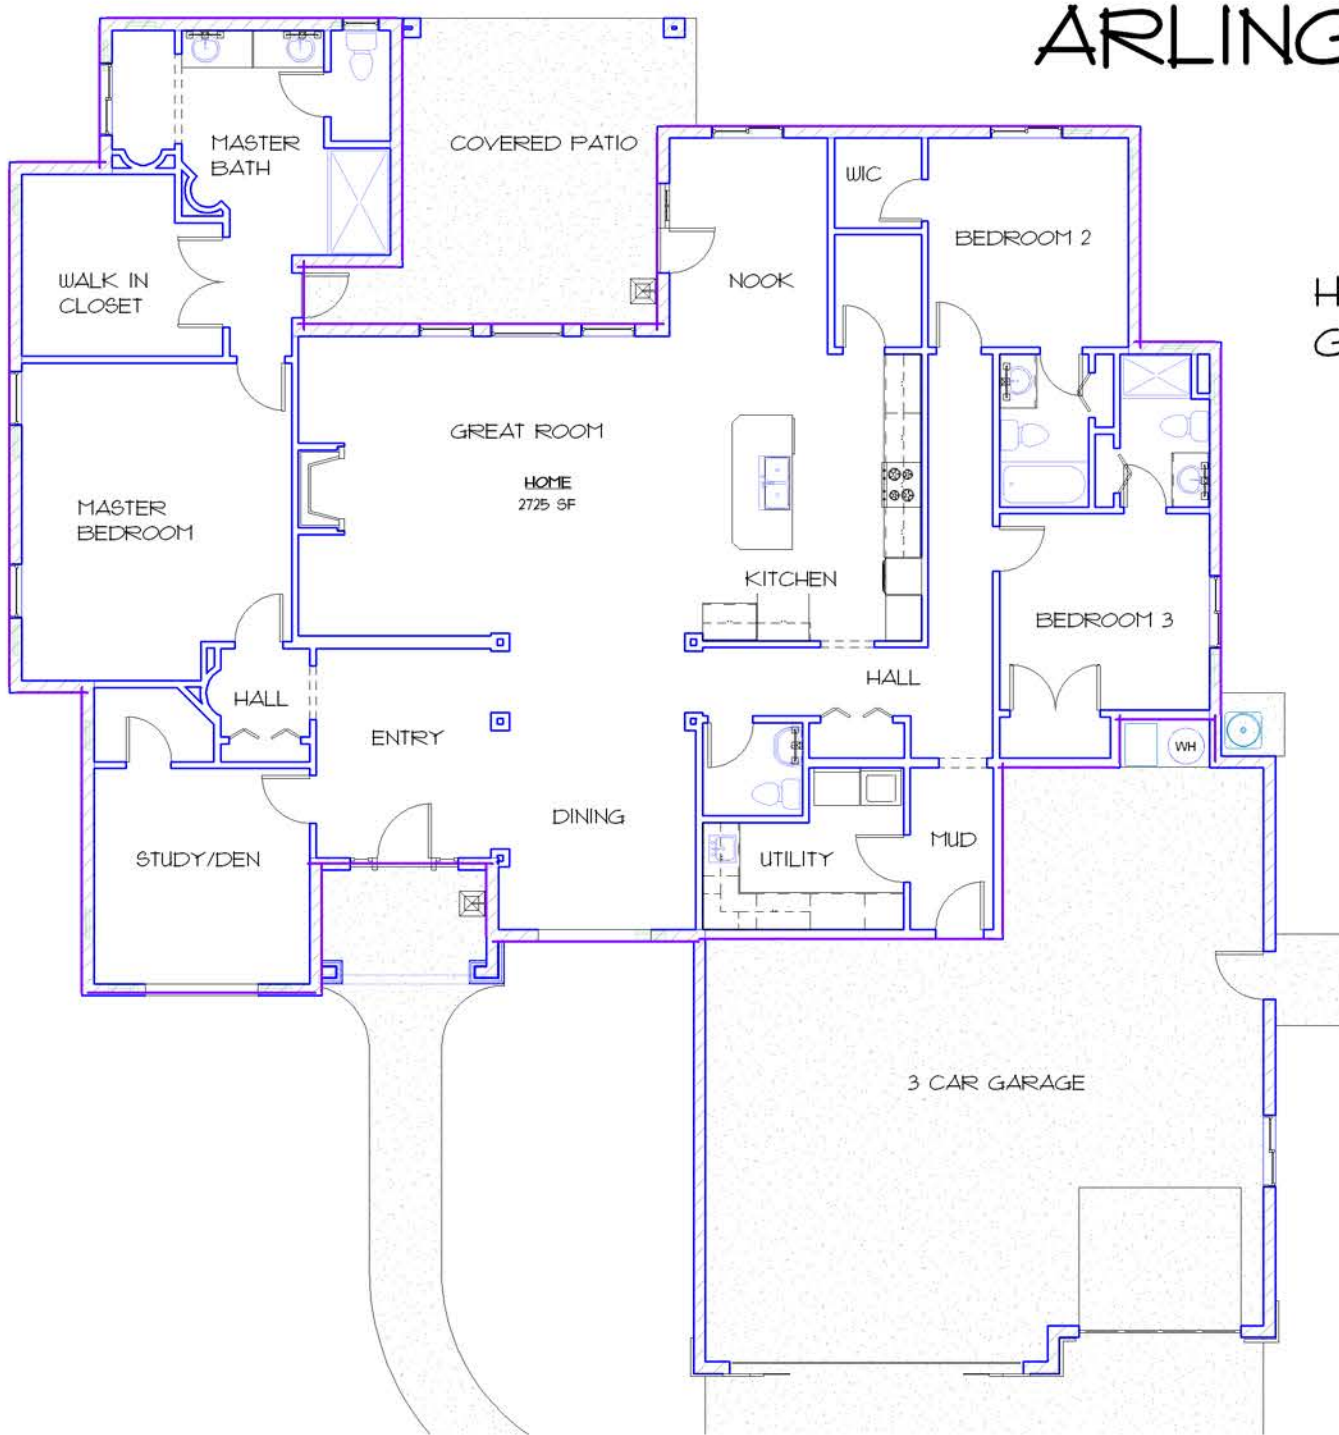

# ARLINGTON "A"

HOME 2717 SQ FT  
GARAGE 854 SQ FT

-----  
WIDTH 70'  
DEPTH 75'

**AMYX** Signature HOMES

Boise, Idaho 208-939-5665

# ARLINGTON "B"

HOME 2725 SQ FT  
GARAGE 854 SQ FT

WIDTH 70'  
DEPTH 75'

**AMYX** Signature HOMES

Boise, Idaho 208-939-5665